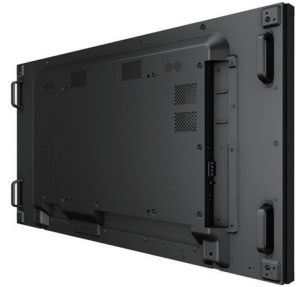

### Optional Accessories

Video Wall Mount	VWM-01, VWM-02
Wall Mount	LMA-01, LMA-02
Ceiling Mount (Landscape only)	CMP-01+LMK-01
Wall Mount (Landscape only)	LMK-01, LMK-03
Floor Mount (Landscape only)	FMC-06, FMC-07
Desk mount (Landscape only)	DTS-01
Wall Mount (Portrait only)	WMK-05