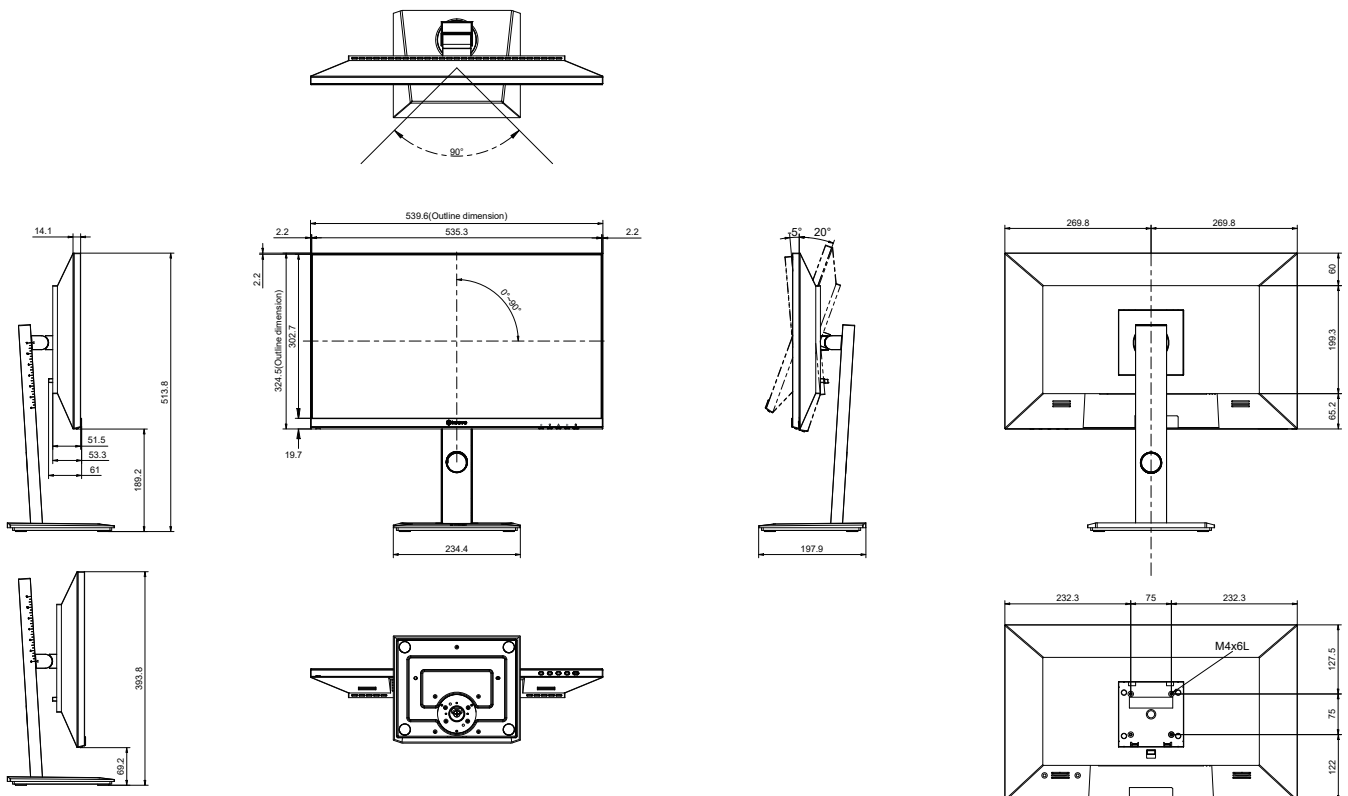

TECHNICAL DRAWING