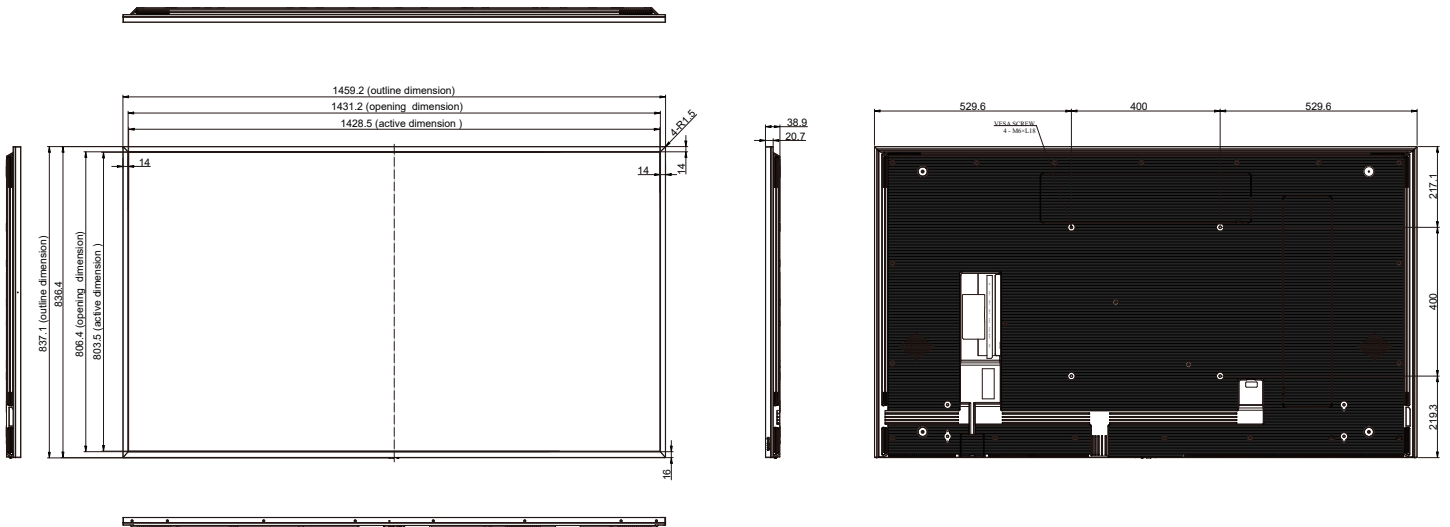

TECHNICAL DRAWING

SPECIFICATIONS

Panel	
Panel Type	LED-Backlit TFT LCD (VA Technology)
Panel Size	64.5"
Max. Resolution	UHD 3840 x 2160
Pixel Pitch	0.372 mm
Brightness	500 cd/m ²
Contrast Ratio	5000:1
Viewing Angle (H/V)	178°/178°
Display Colour	1.07G
Response Time	5 ms
Surface Treatment	Haze 25% · Hard Coating (3H)
Frequency	
Frequency (H)	18 kHz-135 kHz
Frequency (V)	24 Hz-60 Hz
Signal Input	
HDMI	2.0 x 3
External Control	
RS232 In	9-Pin D-Sub
LAN	RJ45 x 1
Embedded Player	
OS	Android 9.0
CPU	A35*4
Memory	2G
Storage	16G
Other Connectivity	
USB	2.0 x 2 (Service Port / Media Playback)
Audio	
Audio Out	Stereo Audio Jack (3.5 mm)
Internal Speakers	10W x 2
Power	
Power Supply	Internal
Power Requirements	AC 100-240V, 50/60 Hz
On Mode	101W (On)
On Mode (Max)	150W (Max)
Standby Mode	< 0.5W
Operating Conditions	
Temperature	0°C-40°C (32°F-104°F)
Humidity	20%-80% (non-condensing)
Storage Conditions	
Temperature	-20°C-60°C (-4°F-140°F)
Humidity	20%-80% (non-condensing)
Mounting	
VESA FPMPI	400 mm x 400 mm
Dimensions	
Bezel Width	14 mm (Top/Left/Right) 16 mm (Bottom)
Product w/o Base (W x H x D)	1459.2 x 837.1 x 38.9 mm (57.4" x 33.0" x 1.5")
Packaging (W x H x D)	1640.0 x 990.0 x 164.0 mm (64.6" x 39.0" x 6.5")
Weight	
Product w/o Base	25.3 kg (55.8 lb)
Packaging	33.8 kg (74.5 lb)
Regulation Approval	
Certifications & Compliance	FCC, CE, LVD, ICES-003 Issue 7, WEEE, RoHS, REACH, BSMI
Accessories	
Supplied	Batteries, HDMI Cable, Power Cord, Quick Start Guide, Remote Control
Optional Accessories	
Ceiling Mount	CMP-01 + LMK-01
Video Wall Mount	VWM-01, VWM-02
Wall Mount	LMA-01, LMA-02, LMK-01, WMK-04, WMK-05
Wall Mount (Landscape only)	LMK-03
Floor Mount (Landscape only)	FMC-06, FMC-07