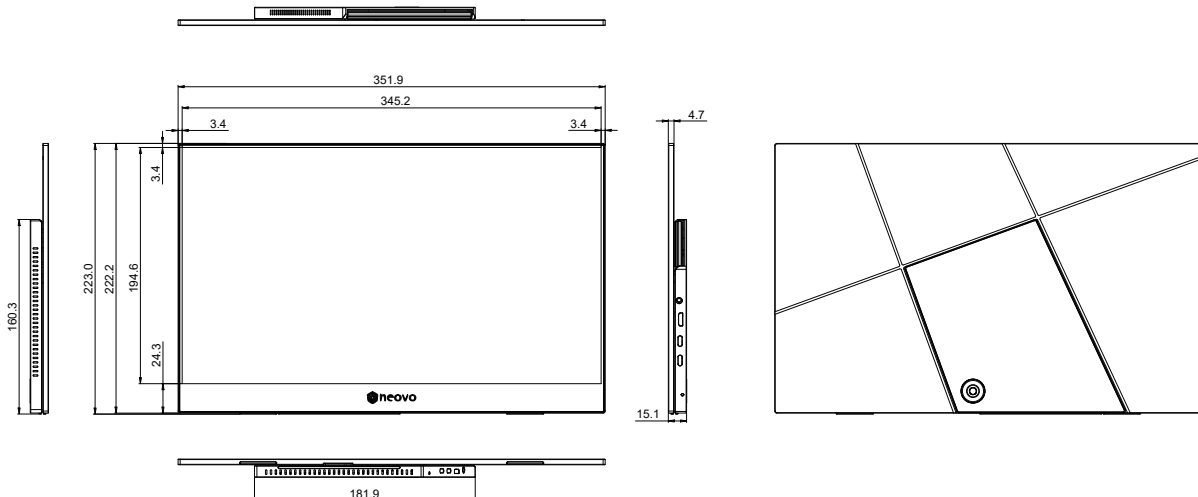

TECHNICAL DRAWING

SPECIFICATIONS

Panel

Panel Type	OLED
Panel Size	15.6"
Max. Resolution	UHD 3840 x 2160
Pixel Pitch	0.896 mm
Brightness	400 cd/m ²
Contrast Ratio	100000 : 1
Viewing Angle (H/V)	170°/170°
Display Colour	1.07B
Response Time	1 ms
Surface Treatment	Glare, 3H Hard Coating

Dimensions

Bezel Width	3.4 mm (Top/Left/Right) 24.3 mm (Bottom)
Product with Base (W x H x D)	351.9 x 223.0 x 15.1 mm (13.9" x 8.8" x 0.6")
Product w/o Base (W x H x D)	351.9 x 222.2 x 4.7 mm (13.9" x 8.7" x 0.2")
Packaging (W x H x D)	441.0 x 320.0 x 93.0 mm (17.4" x 12.6" x 3.7")