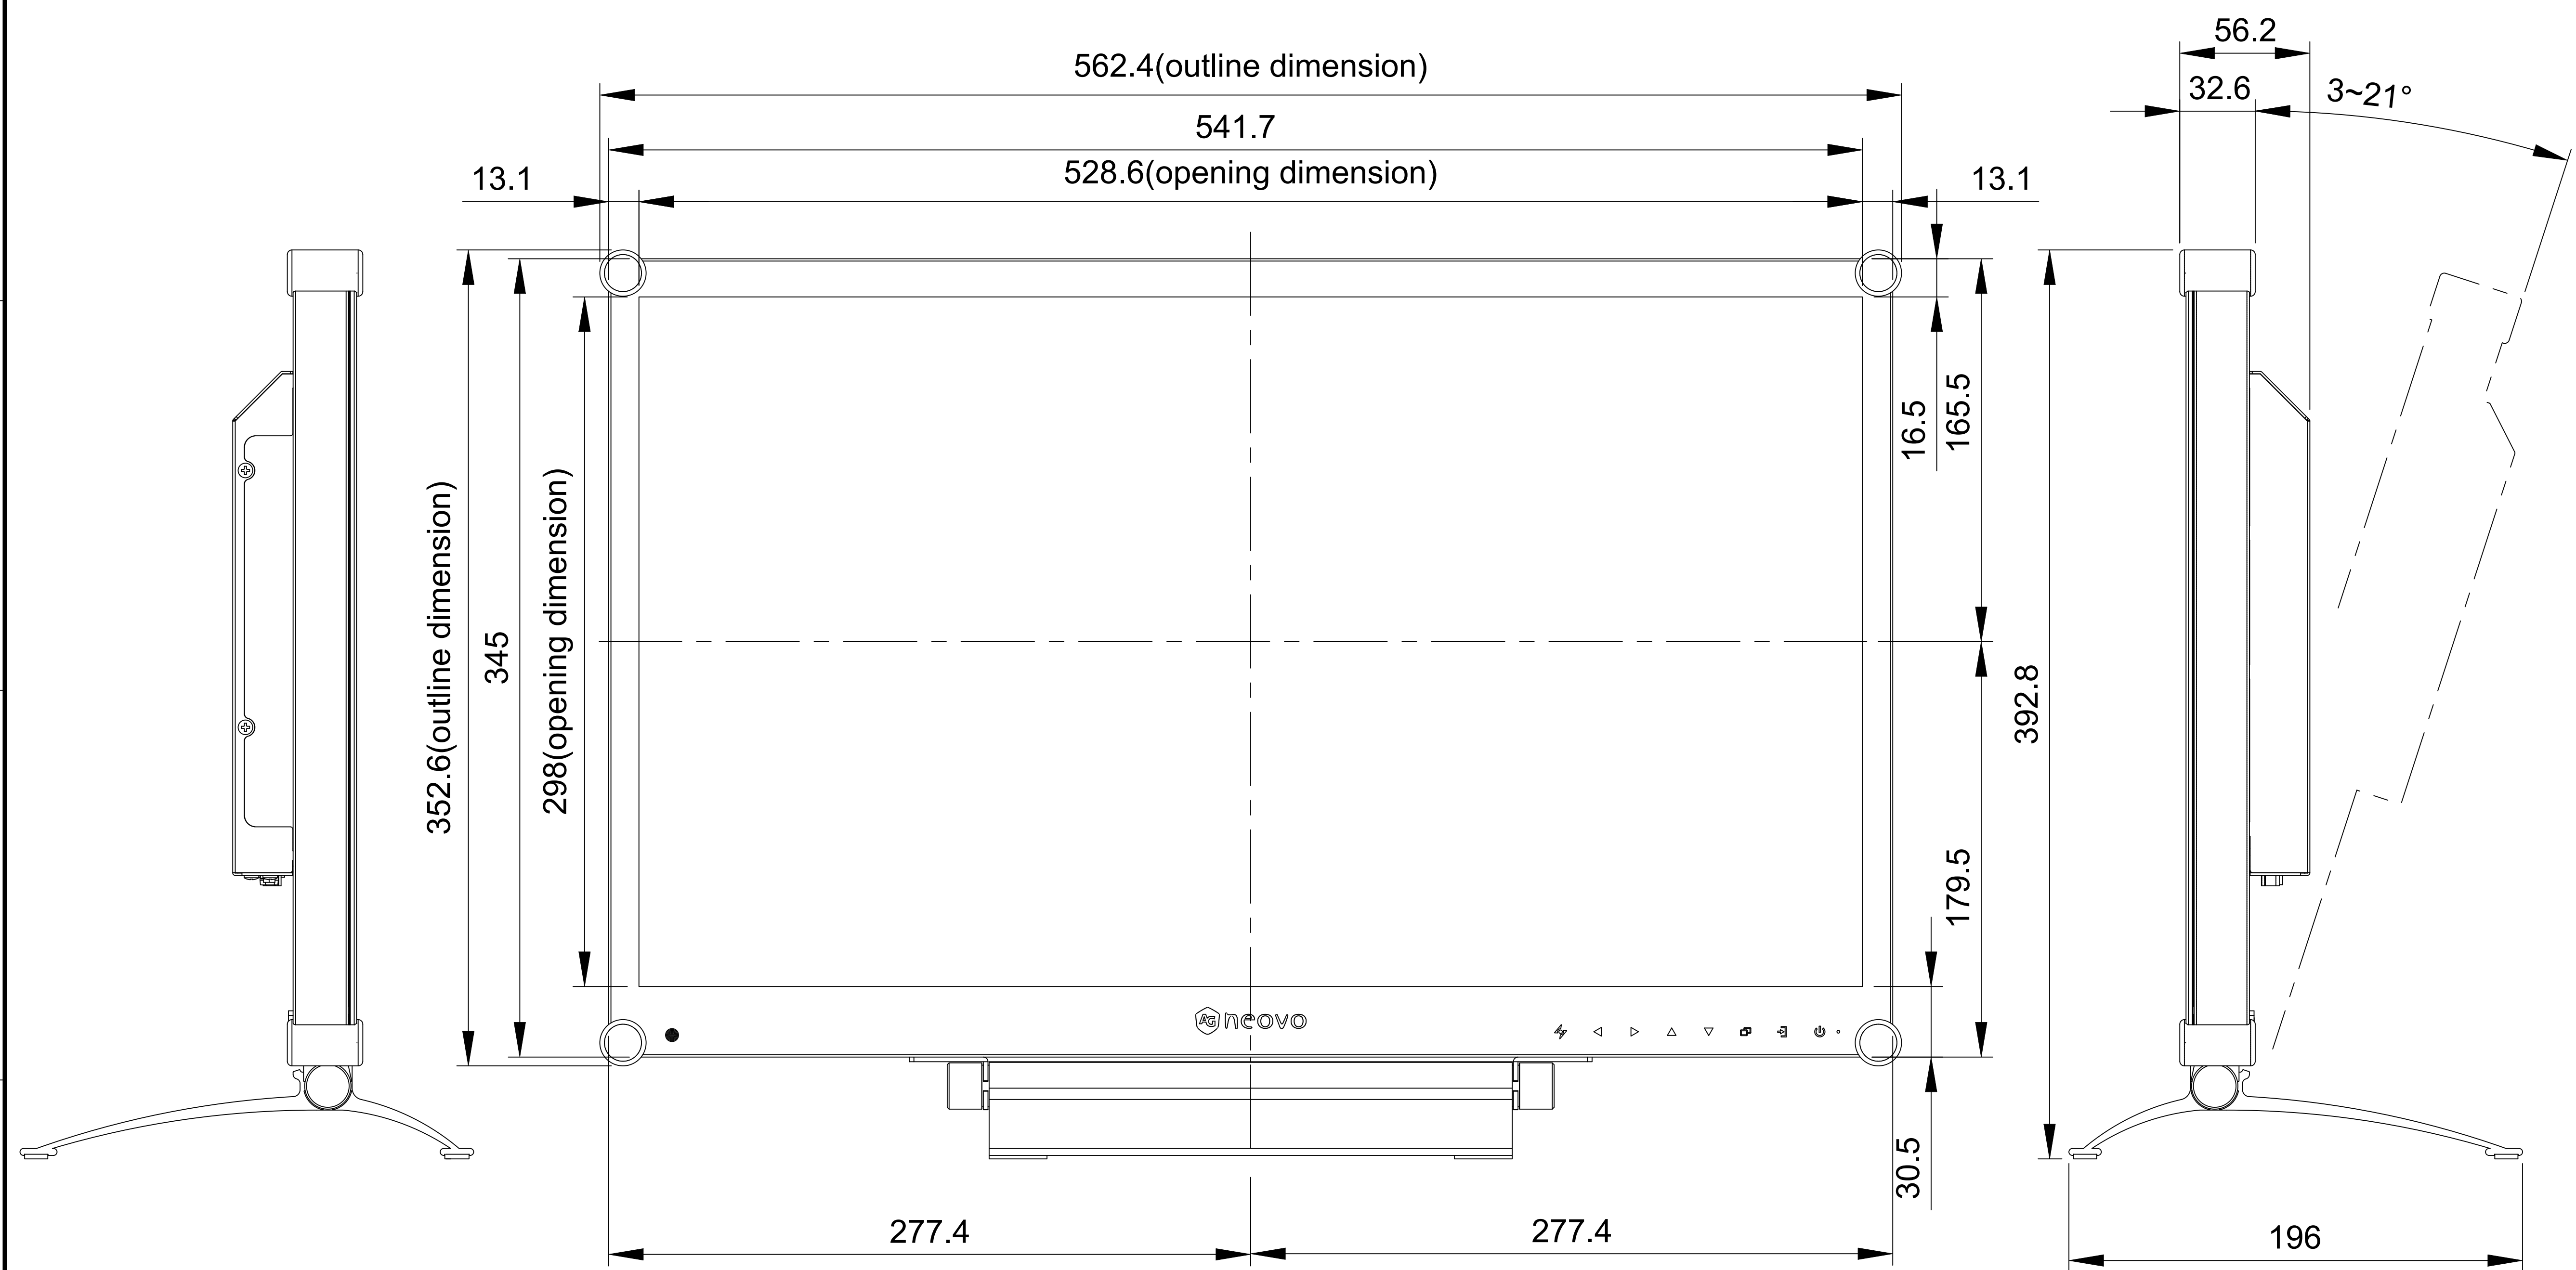

X-2402
 Net weight : 7.8kg/17.2lb (with Stand)
 7.0kg/15.4lb (w/o Stand)

SPECIFICATIONS SUBJECT TO CHANGE WITHOUT NOTICE.

 www.agneovo.com	Model Name:	
	X-2402	
<small>THIS DRAWING ON THIS PRINT AND INFORMATION BELONG WITH AG Neovo. ANY REPRODUCTION IN PART OR WHOLE WITHOUT WRITTEN PERMISSION OF AG Neovo IS PROHIBITED.</small>	 <small>THIRD ANGLE PROJECTION</small>	P/C: X24200 SCALE 1:1 UNITS mm V.1.01