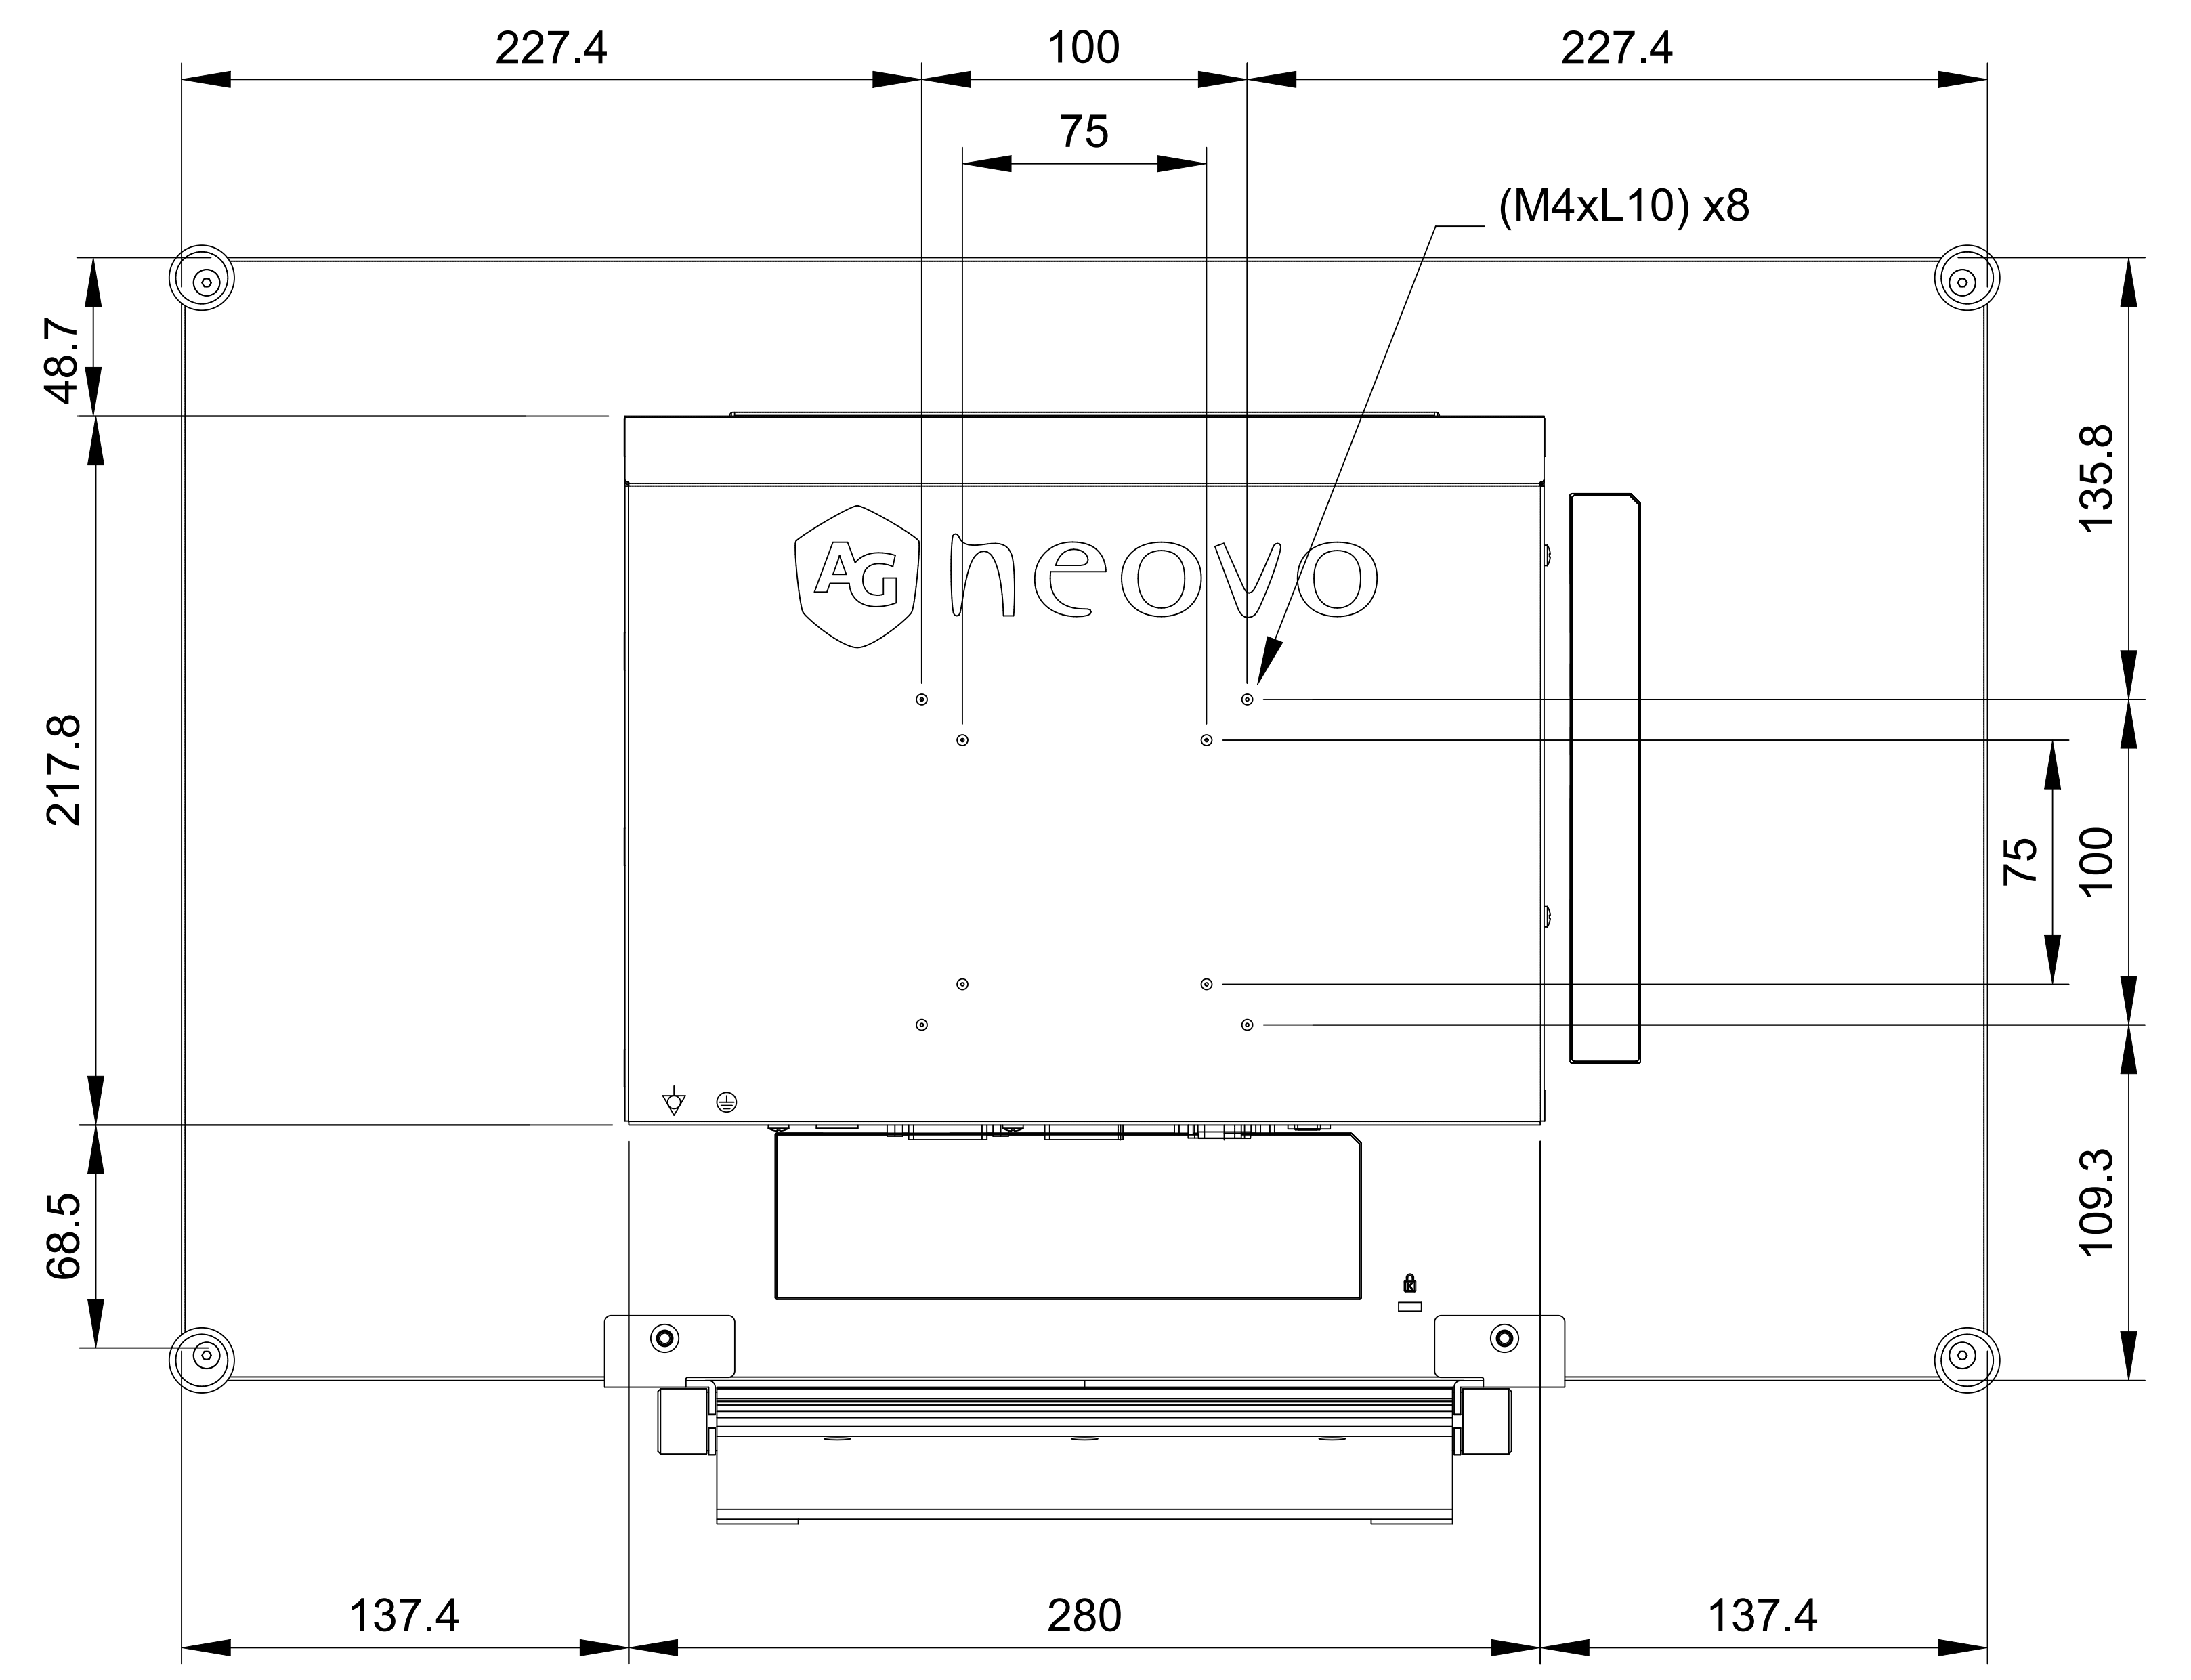

X-2402
 Net weight : 7.8kg/17.2lb (with Stand)
 7.0kg/15.4lb (w/o Stand)

SPECIFICATIONS SUBJECT TO CHANGE WITHOUT NOTICE.

 www.agneovo.com	Model Name:	
	X-2402	
<small>THIS DRAWING ON THIS PRINT AND INFORMATION BELONG WITH AG Neovo. ANY REPRODUCTION IN PART OR WHOLE WITHOUT WRITTEN PERMISSION OF AG Neovo IS PROHIBITED.</small>	 <small>THIRD ANGLE PROJECTION</small>	P/C: X24200 SCALE 1:1 UNITS mm V.1.01