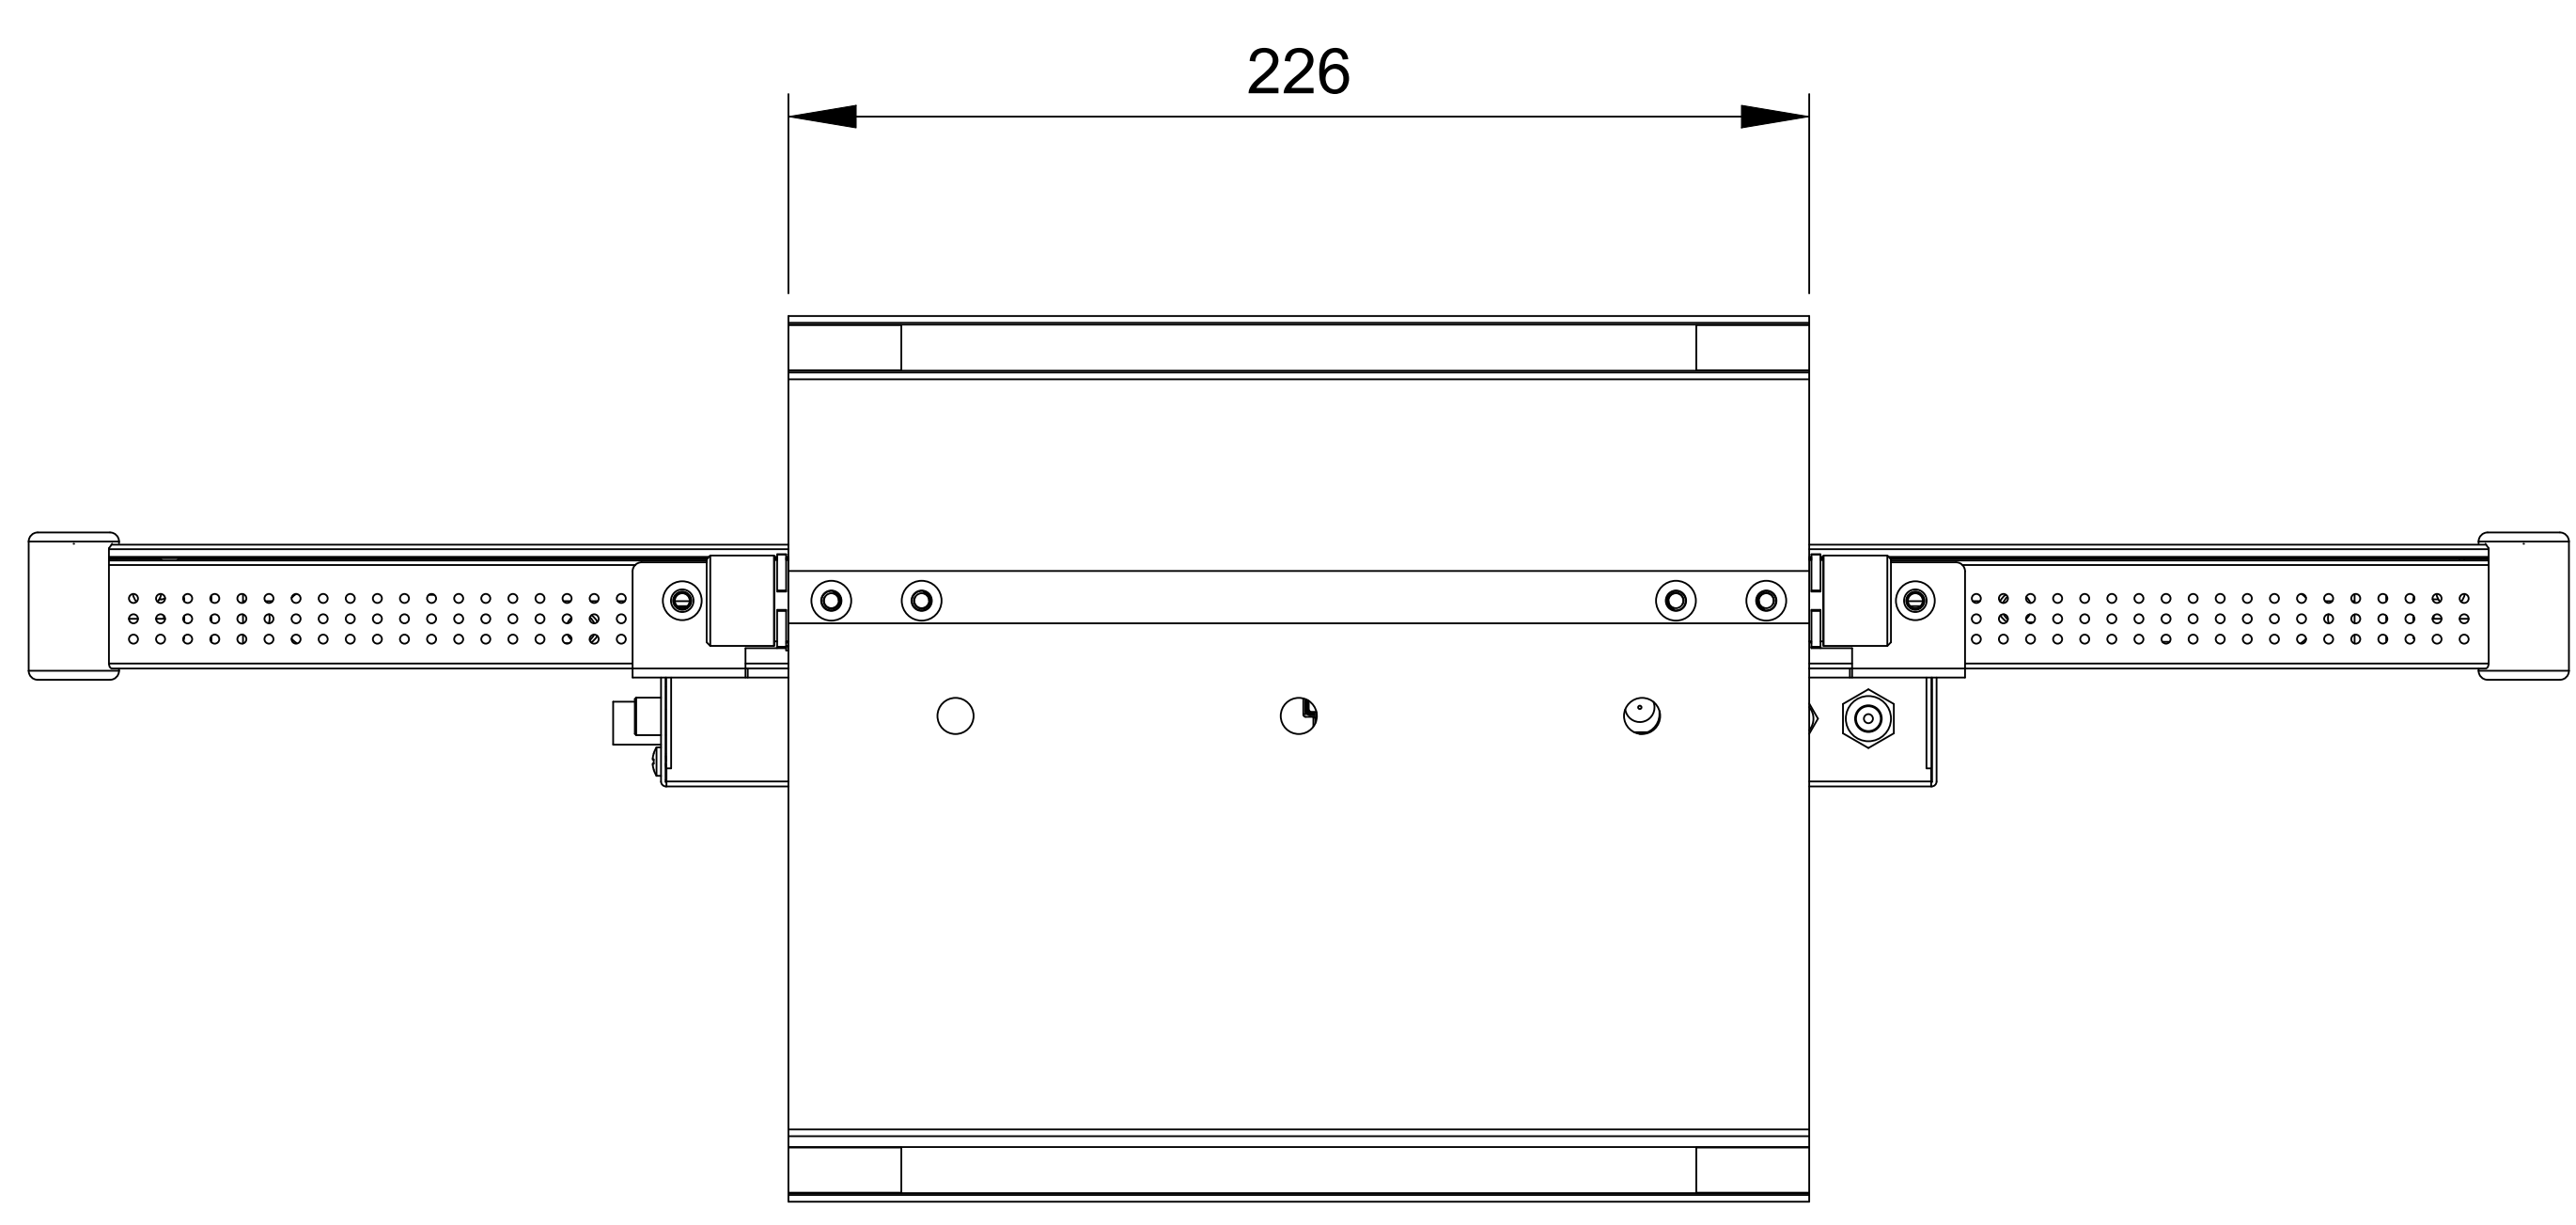

X-2402
 Net weight : 7.8kg/17.2lb (with Stand)
 7.0kg/15.4lb (w/o Stand)

SPECIFICATIONS SUBJECT TO CHANGE WITHOUT NOTICE.

 www.agneovo.com	Model Name:	
	X-2402	
<small>THIS DRAWING ON THIS PRINT AND INFORMATION BELONG WITH AG Neovo. ANY REPRODUCTION IN PART OR WHOLE WITHOUT WRITTEN PERMISSION OF AG Neovo IS PROHIBITED.</small>	 <small>THIRD ANGLE PROJECTION</small>	P/C: X24200 SCALE 1:1 UNITS mm V.1.01