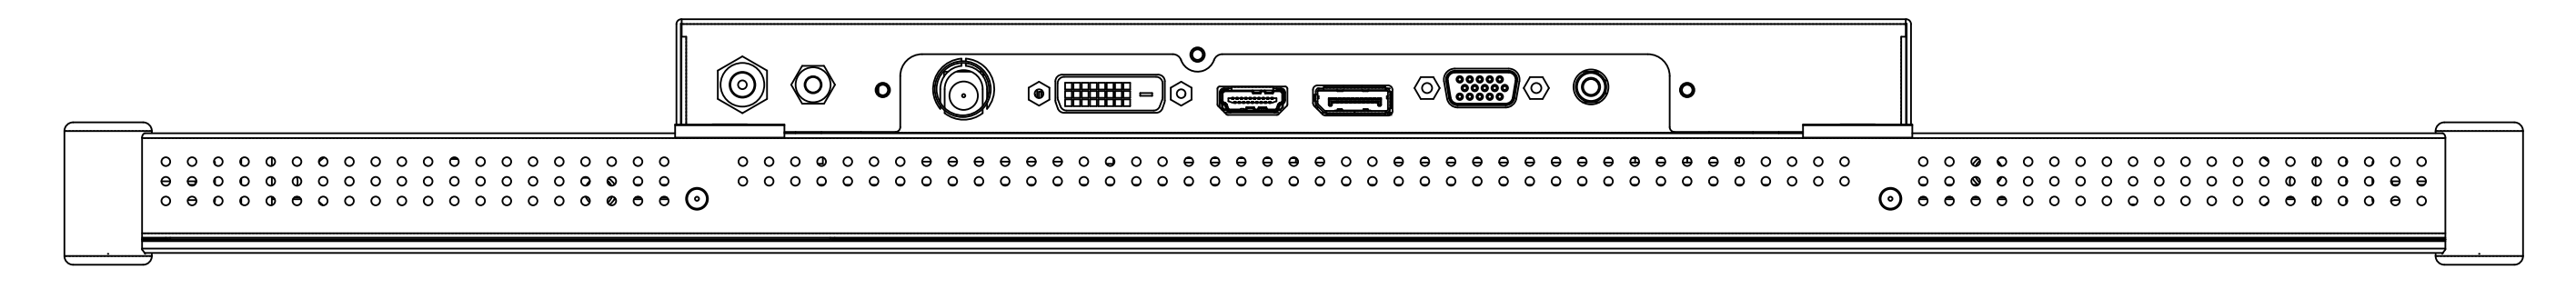

X-2402
 Net weight : 7.8kg/17.2lb (with Stand)
 7.0kg/15.4lb (w/o Stand)

SPECIFICATIONS SUBJECT TO CHANGE WITHOUT NOTICE.

 www.agneovo.com	Model Name:	
	X-2402	
<small>THIS DRAWING ON THIS PRINT AND INFORMATION BELONG WITH AG Neovo. ANY REPRODUCTION IN PART OR WHOLE WITHOUT WRITTEN PERMISSION OF AG Neovo IS PROHIBITED.</small>	 <small>THIRD ANGLE PROJECTION</small>	P/C: X24200 SCALE 1:1 UNITS mm V.1.01