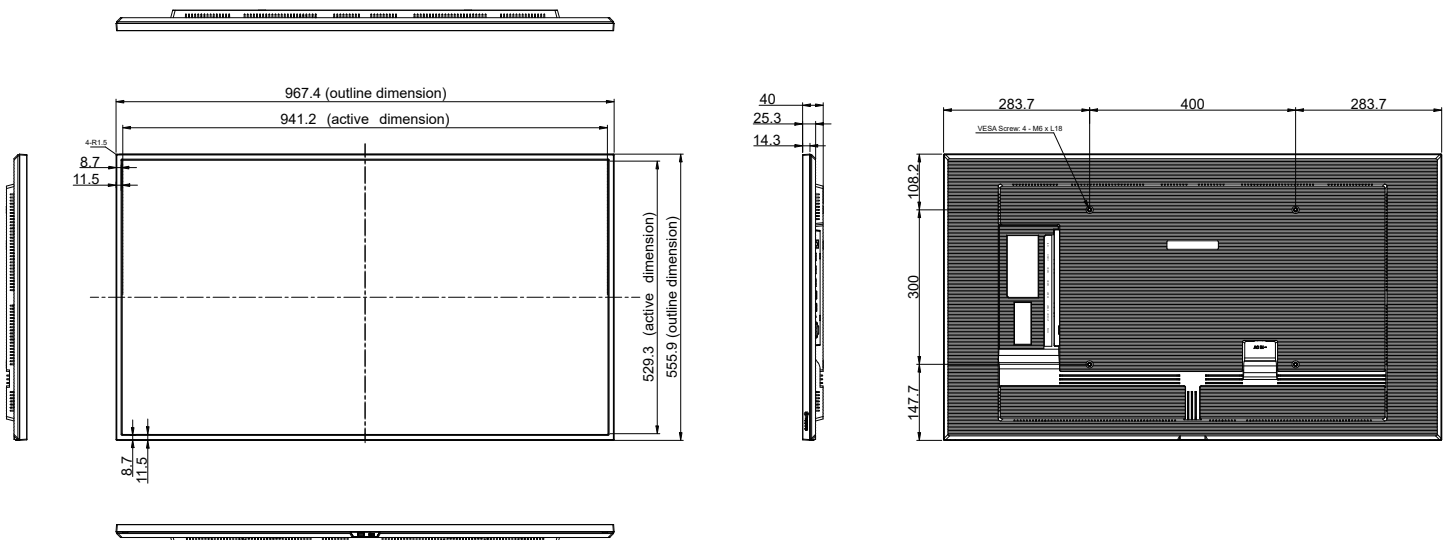

TECHNICAL DRAWING

SPECIFICATIONS

Panel

Panel Type	LED-Backlit TFT LCD (VA Technology)
Panel Size	42.5"
Max. Resolution	UHD 3840 x 2160
Pixel Pitch	0.245 mm
Brightness	500 cd/m ²
Contrast Ratio	4000:1
Viewing Angle (H/V)	178°/178°
Display Colour	1.07G
Response Time	5 ms
Surface Treatment	Haze 25% · Hard Coating (3H)

Dimensions

Bezel Width	Even bezel 8.7 mm
Product w/o Base (W x H x D)	967.4 x 555.9 x 40.0 mm (38.1" x 21.9" x 1.6")
Packaging (W x H x D)	1075.0 x 652.0 x 144.0 mm (42.3" x 25.7" x 5.7")

Weight

Product w/o Base	9.1 kg (20.0 lb)
Packaging	12.0 kg (26.5 lb)