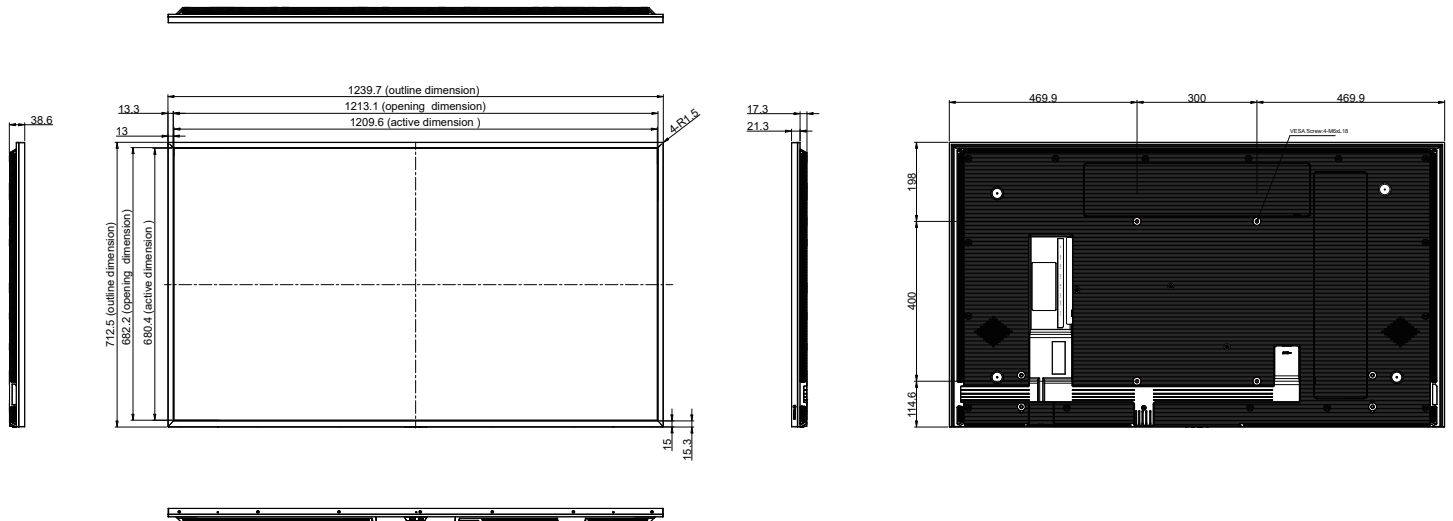

TECHNICAL DRAWING

SPECIFICATIONS

Panel

Panel Type	LED-Backlit TFT LCD (VA Technology)
Panel Size	54.6"
Max. Resolution	UHD 3840 x 2160
Pixel Pitch	0.315 mm
Brightness	500 cd/m ²
Contrast Ratio	4000:1
Viewing Angle (H/V)	178°/178°
Display Colour	1.07G
Response Time	5 ms
Surface Treatment	Haze 25% · Hard Coating (3H)

Dimensions

Bezel Width	13.3 mm (Top/Left/Right)
Product w/o Base (W x H x D)	1239.7 x 712.5 x 38.6 mm (48.8" x 28.1" x 1.5")
Packaging (W x H x D)	1390.0 x 850.0 x 136.0 mm (54.7" x 33.5" x 5.4")

Weight