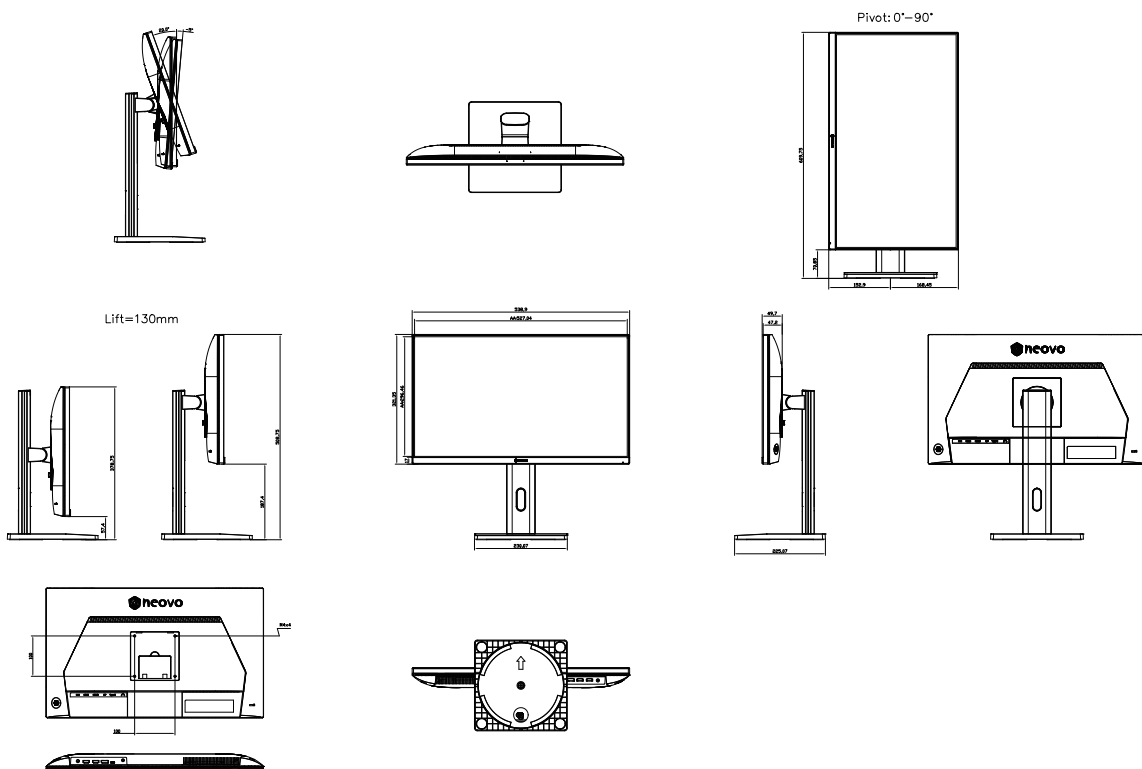

The AG Neovo EM2451 is a 24-inch 4K monitor with a 3840 x 2160 UHD resolution, offering an impressive 185 PPI for stunningly sharp details. Designed for creators, video editors, and professionals, it boasts 10-bit color, 100% sRGB, and 93% DCI-P3 coverage, ensuring exceptional color accuracy and vibrant visuals. With dual HDMI, DisplayPort, and USB-C connectivity (including 65W power delivery), the EM2451 seamlessly supports modern workflows. Its ergonomic design includes height adjustment, pivot, and tilt functionality, while flicker-free technology and a built-in blue light filter provide comfort and eye protection during long creative sessions.

TECHNICAL DRAWING

SPECIFICATIONS

Panel

Panel Type	LED-Backlit TFT LCD (IPS Technology)
Panel Size	23.8"
Max. Resolution	UHD 3840 x 2160
Pixel Pitch	0.137 mm
Brightness	350 cd/m ²
Contrast Ratio	80,000,000:1 (DCR)
Viewing Angle (H/V)	178°/178°
Display Colour	1.07B
Response Time	5 ms
Surface Treatment	Anti-Glare Treatment (Haze 25%), 3H Hard Coating

Stand

Tilt	-5° ~ 20°
Pivot	0° to 90°
Height Adjustment	0-130 mm

Security

Kensington Security Slot	Yes
--------------------------	-----

Dimensions

Bezel Width	4.6 mm (Top/Left/Right) 13.6 mm (Bottom)
Product with Base (W x H x D)	538.9 x 508.8 x 225.1 mm (21.2" x 20.0" x 8.9")
Product w/o Base (W x H x D)	538.9 x 321.4 x 49.7 mm (21.2" x 12.7" x 2.0")
Packaging (W x H x D)	768.0 x 468.0 x 138.0 mm (30.2" x 18.4" x 5.4")