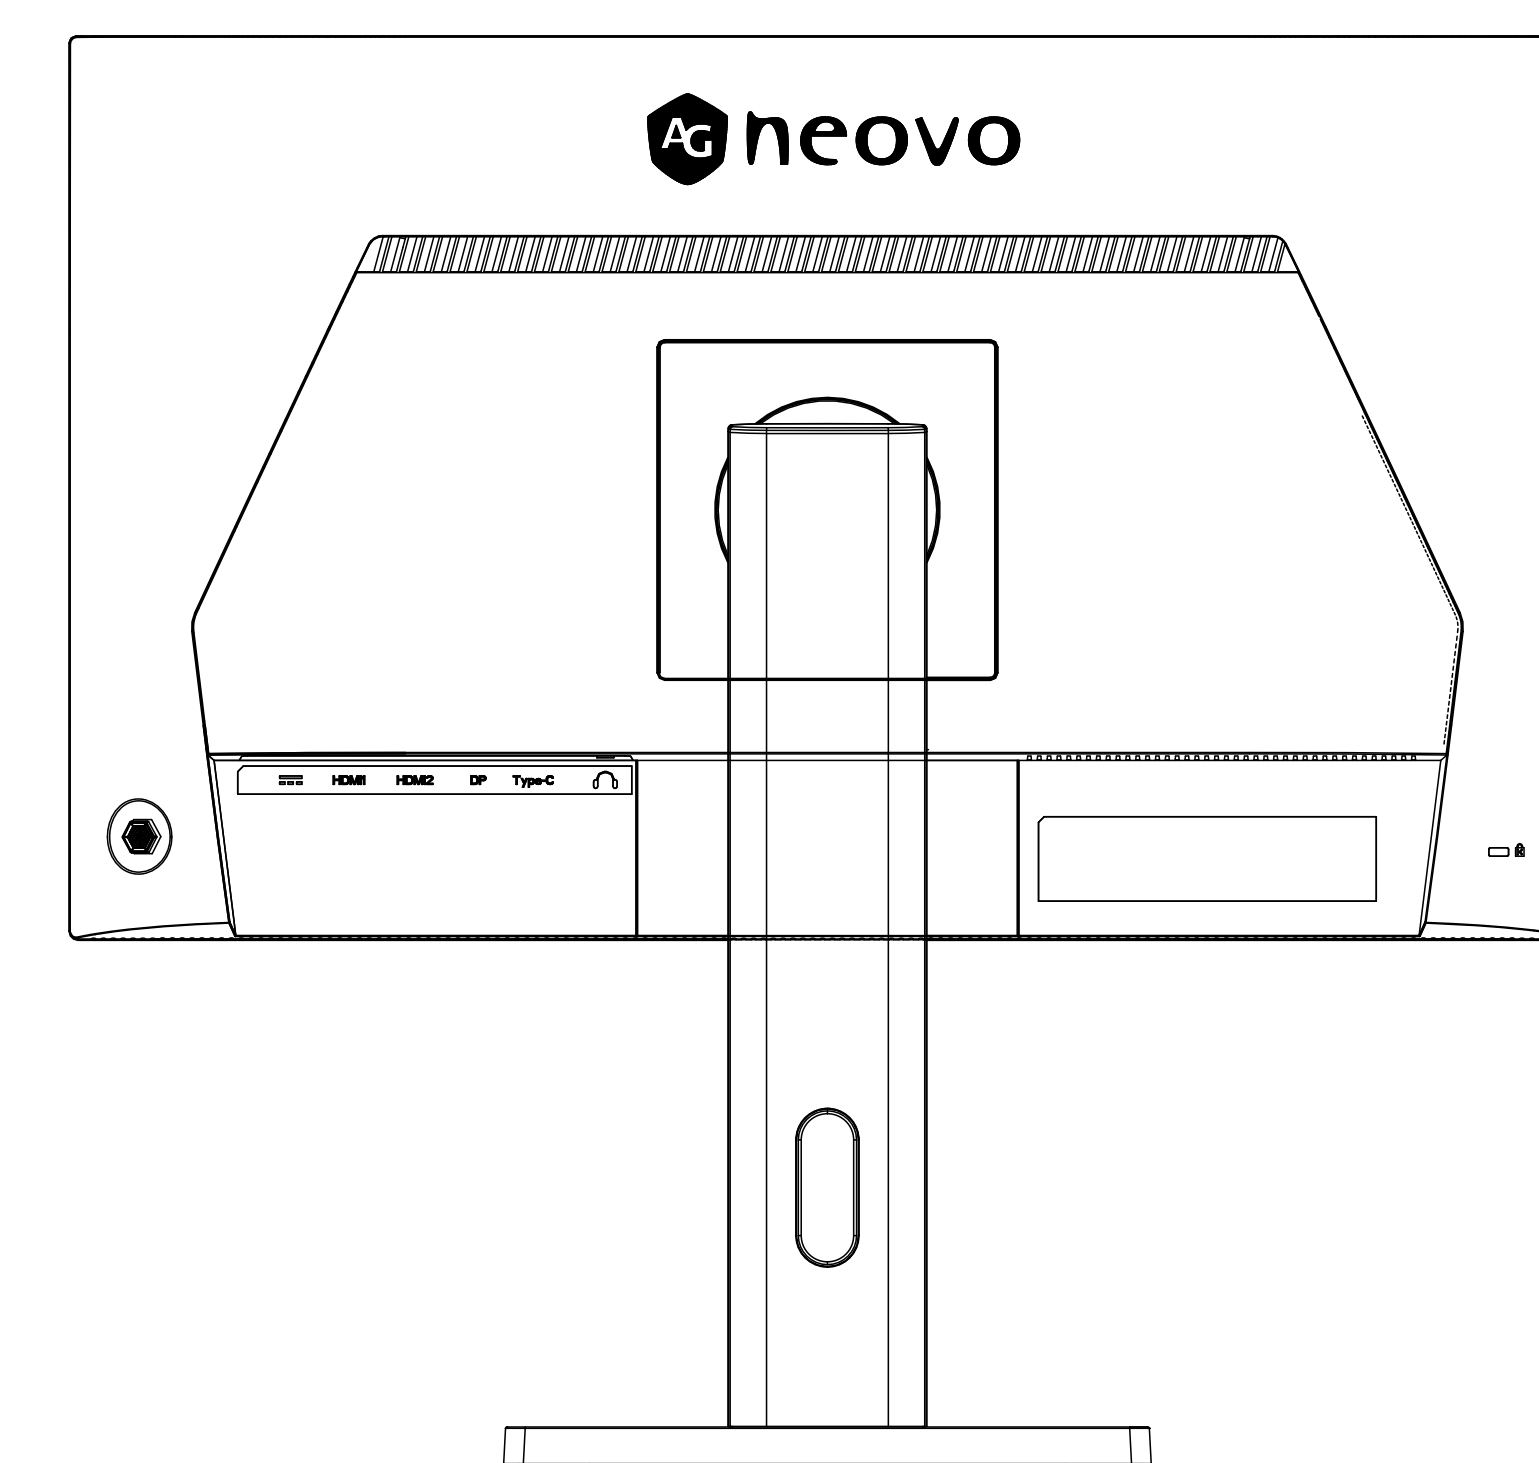

Lift=130mm

SPECIFICATIONS SUBJECT TO CHANGE WITHOUT NOTICE.

Model Name:
EM2451

THIS DRAWING ON THIS PRINT AND INFORMATION BELONG WITH AG Neovo.
ANY REPRODUCTION IN PART OR WHOLE WITHOUT WRITTEN PERMISSION
OF AG Neovo IS PROHIBITED.

P/N:EM2450

SCALE 1:1 UNITS mm V.1.02