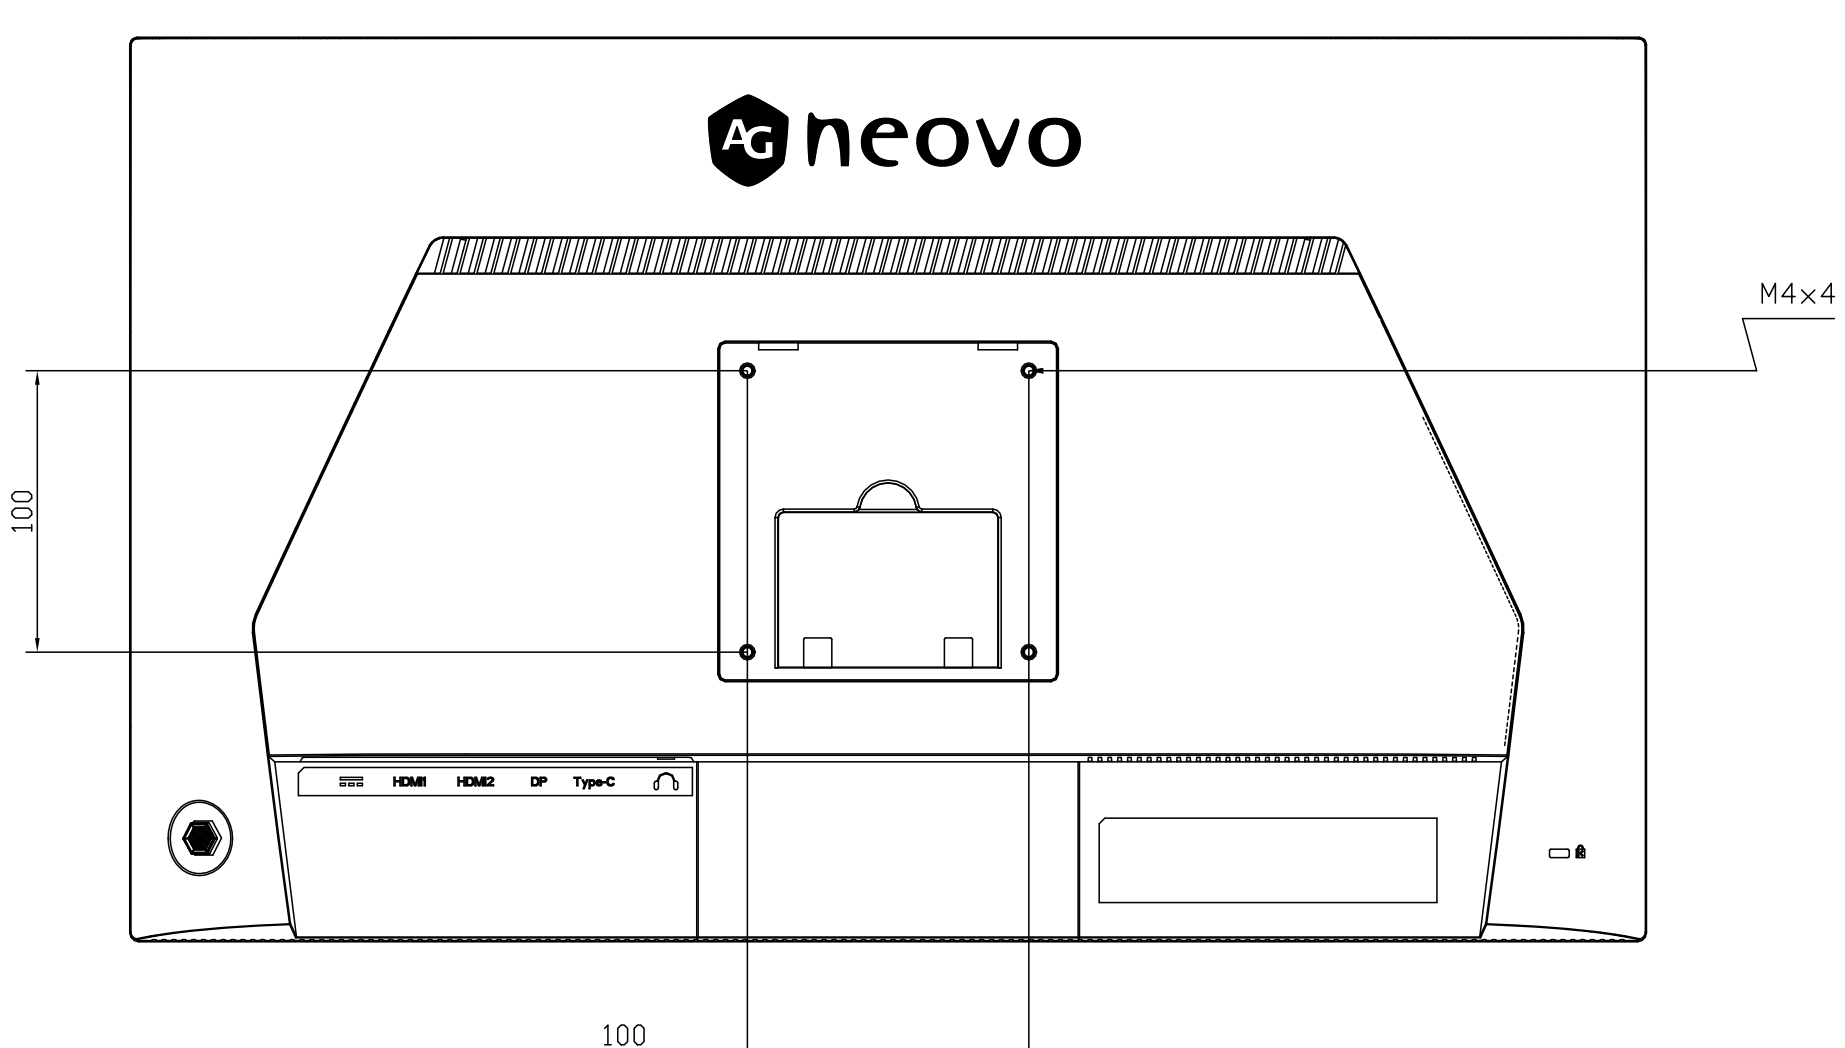

Lift=130mm

SPECIFICATIONS SUBJECT TO CHANGE WITHOUT NOTICE.

Model Name:
EM2451

THIS DRAWING ON THIS PRINT AND INFORMATION BELONG WITH AG Neovo.
ANY REPRODUCTION IN PART OR WHOLE WITHOUT WRITTEN PERMISSION
OF AG Neovo IS PROHIBITED.

P/N:EM2450

SCALE 1:1 UNITS mm V.1.02