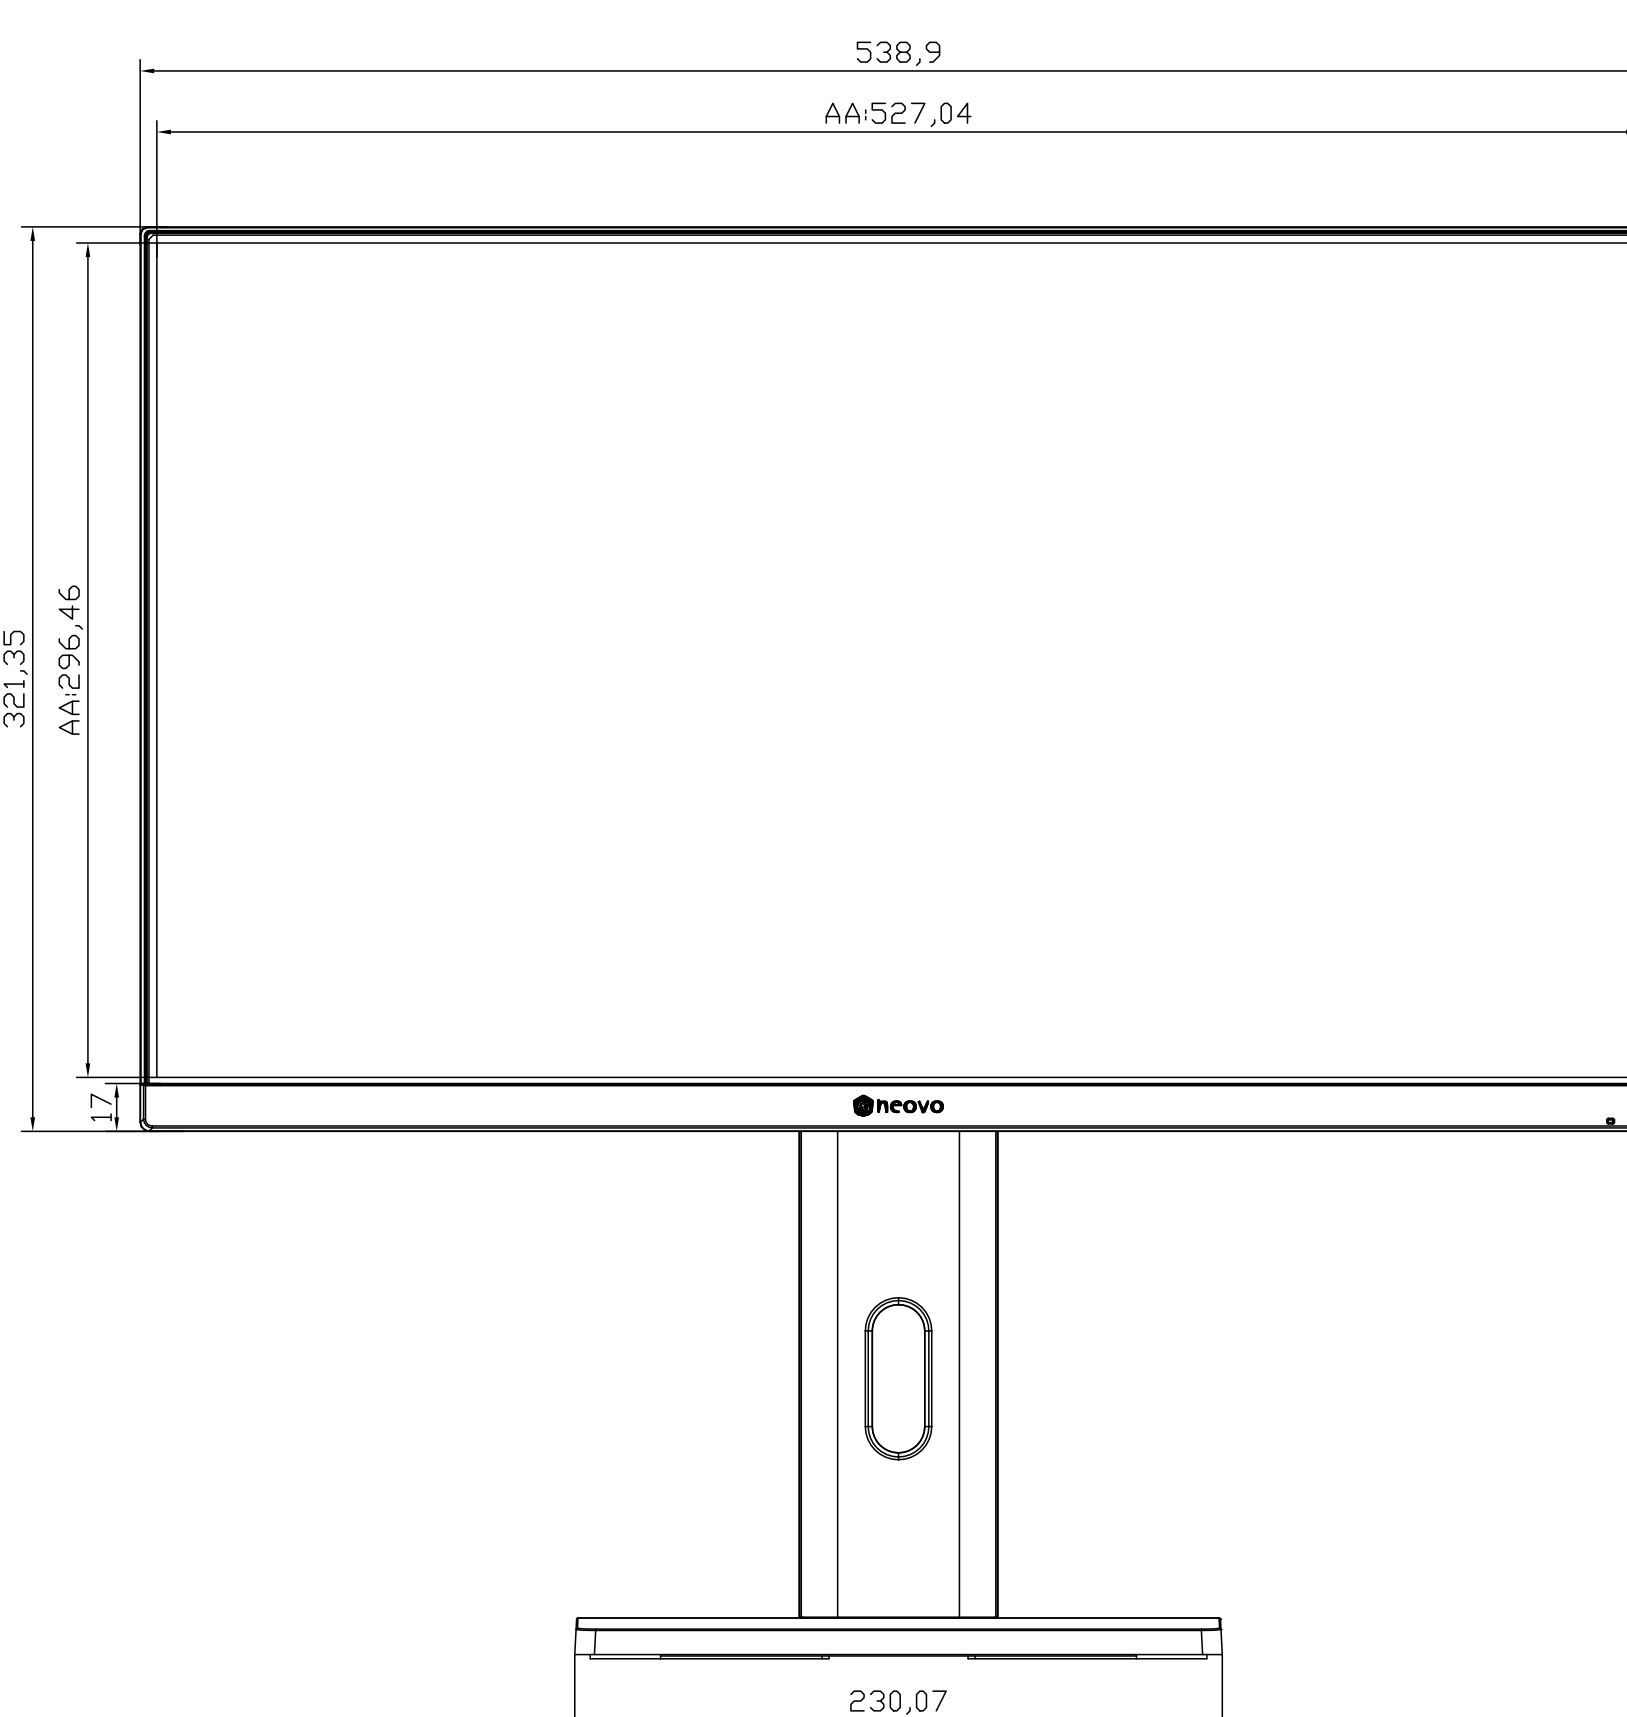

Lift=130mm

SPECIFICATIONS SUBJECT TO CHANGE WITHOUT NOTICE.

Model Name:
EM2451

THIS DRAWING ON THIS PRINT AND INFORMATION BELONG WITH AG Neovo.
ANY REPRODUCTION IN PART OR WHOLE WITHOUT WRITTEN PERMISSION
OF AG Neovo IS PROHIBITED.

P/N:EM2450

SCALE 1:1 UNITS mm V.1.02