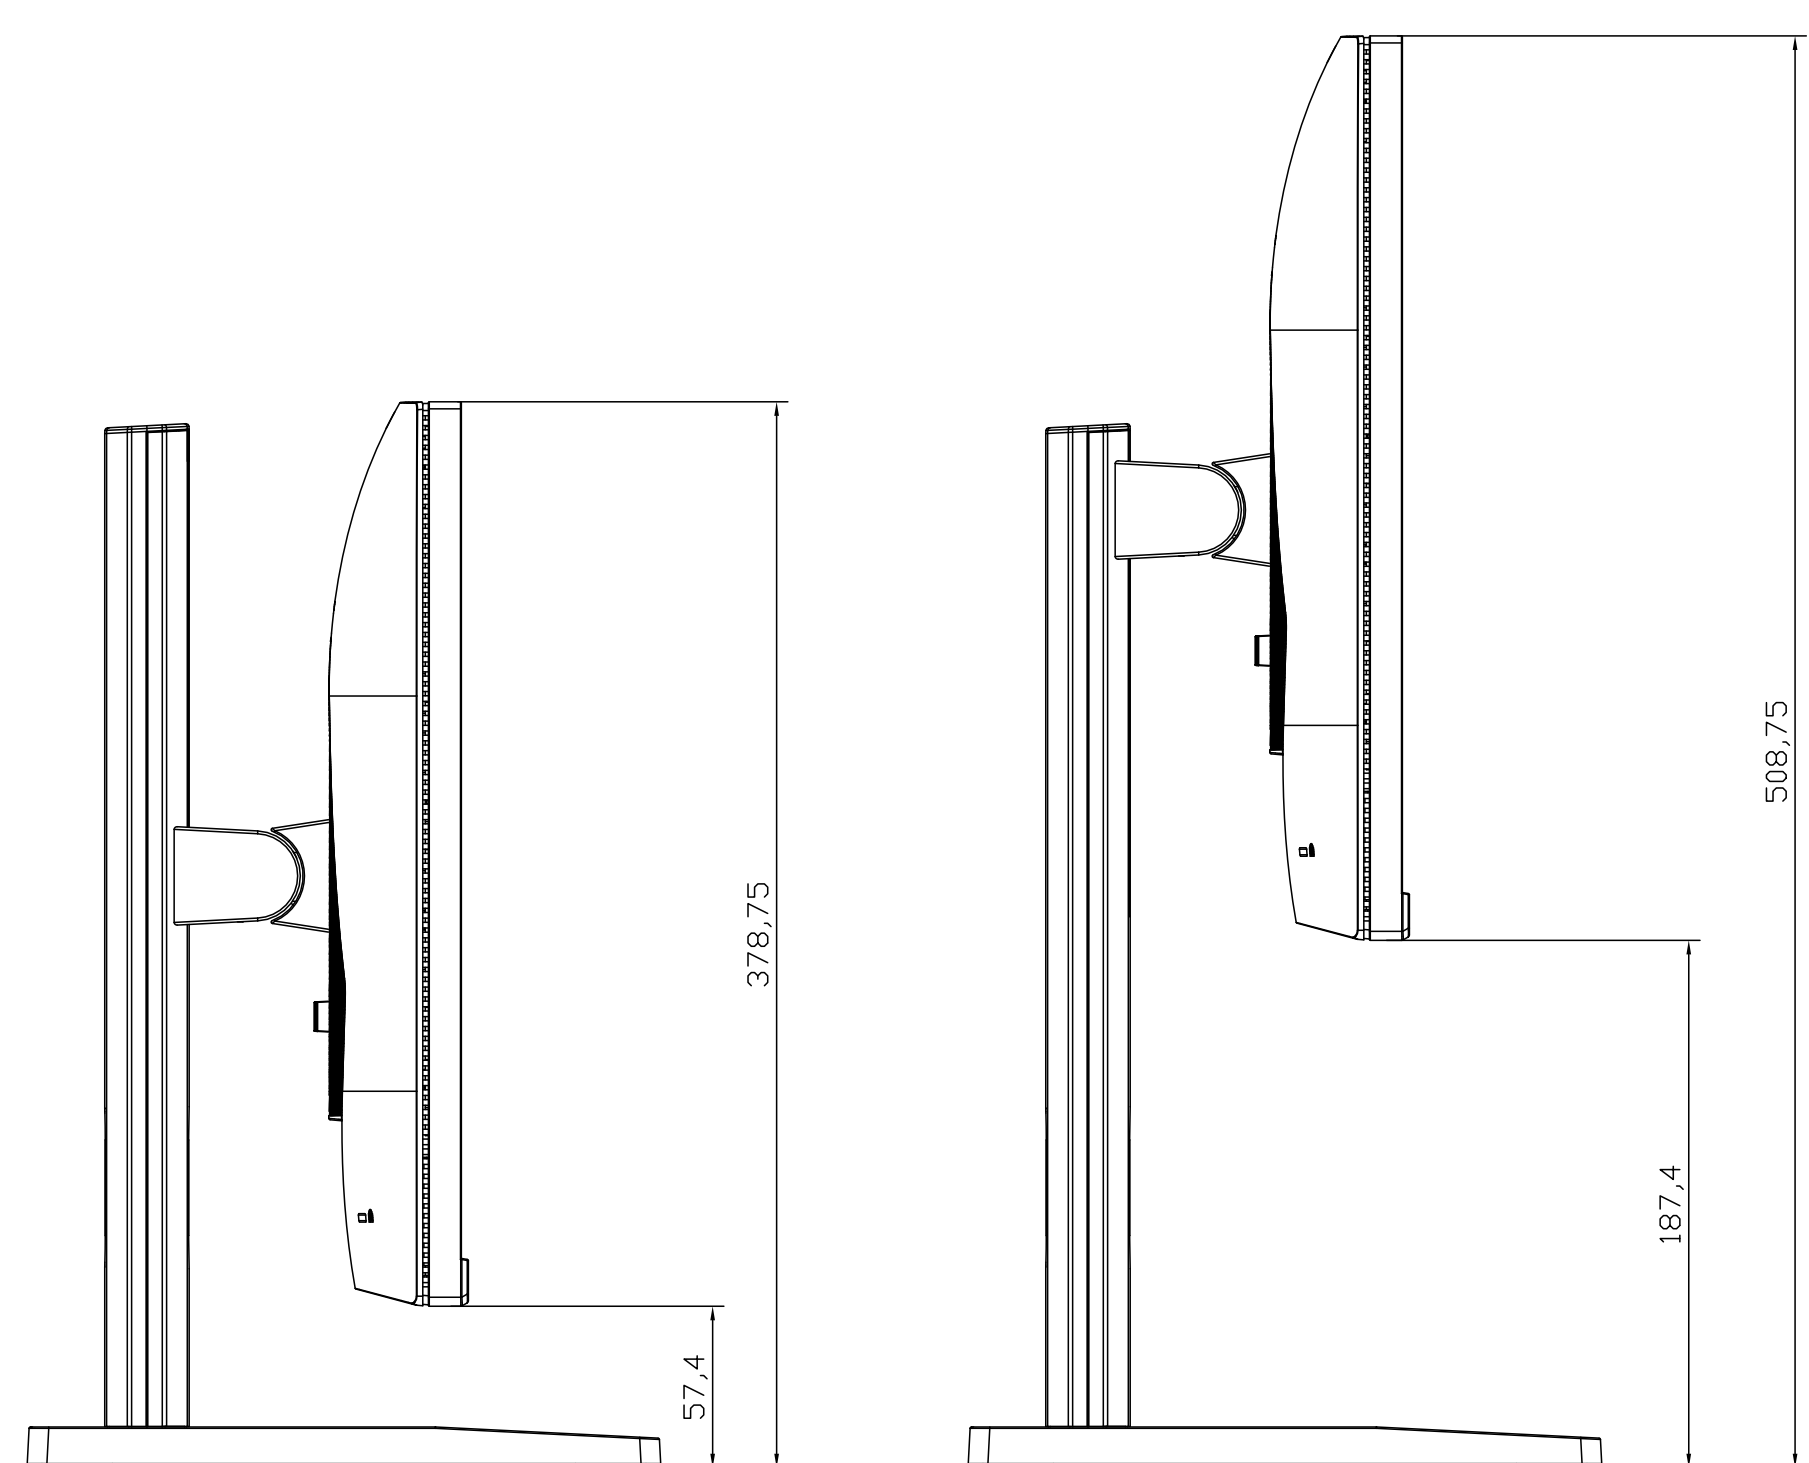

Lift=130mm

SPECIFICATIONS SUBJECT TO CHANGE WITHOUT NOTICE.

Model Name:
EM2451

THIS DRAWING ON THIS PRINT AND INFORMATION BELONG WITH AG Neovo.
ANY REPRODUCTION IN PART OR WHOLE WITHOUT WRITTEN PERMISSION
OF AG Neovo IS PROHIBITED.

P/N:EM2450

SCALE 1:1 UNITS mm V.1.02