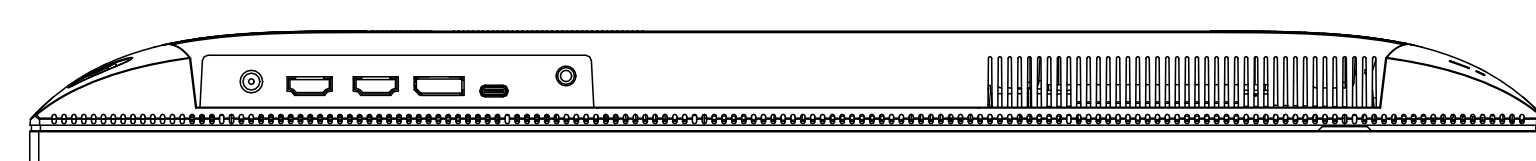

Lift=130mm

SPECIFICATIONS SUBJECT TO CHANGE WITHOUT NOTICE.

Model Name:
EM2451

THIS DRAWING ON THIS PRINT AND INFORMATION BELONG WITH AG Neovo.
ANY REPRODUCTION IN PART OR WHOLE WITHOUT WRITTEN PERMISSION
OF AG Neovo IS PROHIBITED.

P/N:EM2450

SCALE 1:1 UNITS mm V.1.02