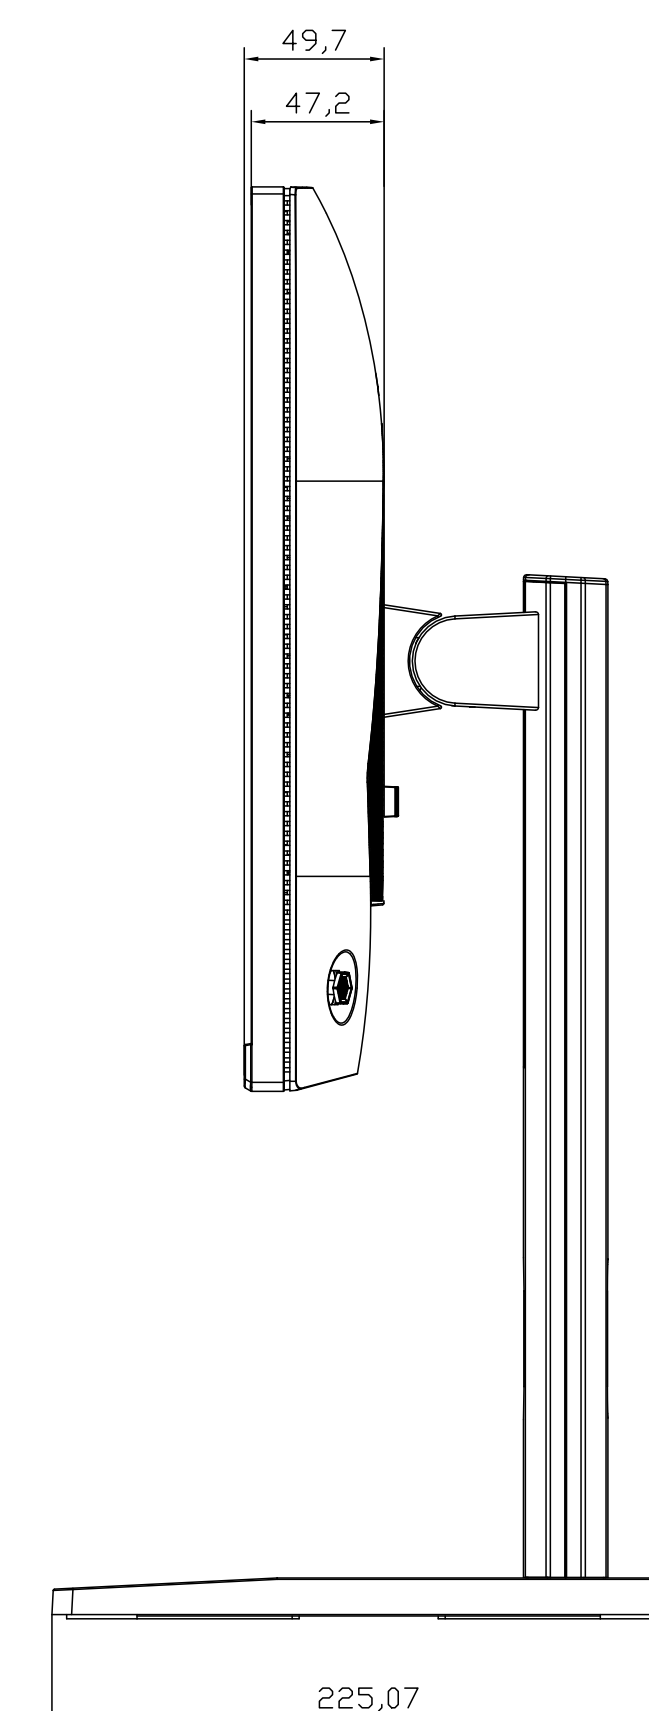

Lift=130mm

SPECIFICATIONS SUBJECT TO CHANGE WITHOUT NOTICE.

Model Name:
EM2451

THIS DRAWING ON THIS PRINT AND INFORMATION BELONG WITH AG Neovo.
ANY REPRODUCTION IN PART OR WHOLE WITHOUT WRITTEN PERMISSION
OF AG Neovo IS PROHIBITED.

P/N:EM2450

SCALE 1:1 UNITS mm V.1.02