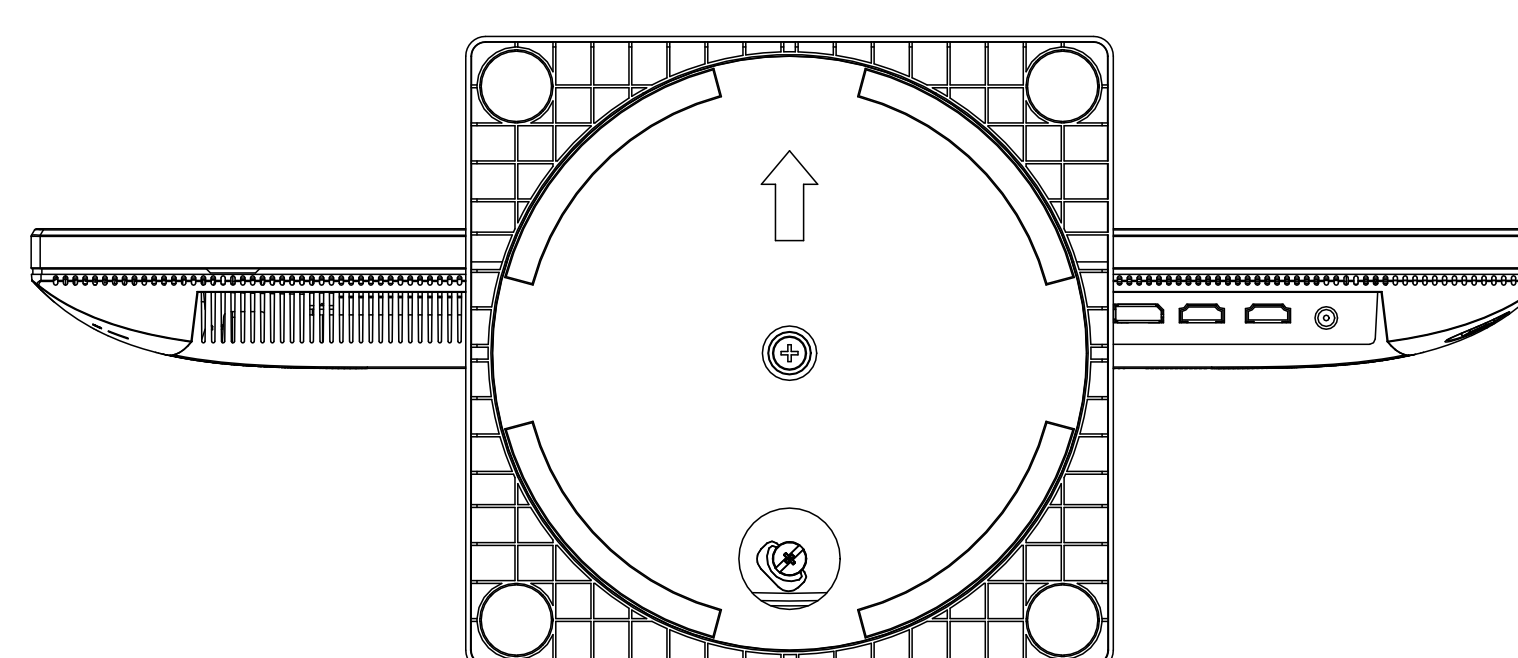

Lift=130mm

SPECIFICATIONS SUBJECT TO CHANGE WITHOUT NOTICE.

Model Name:
EM2451

THIS DRAWING ON THIS PRINT AND INFORMATION BELONG WITH AG Neovo.
ANY REPRODUCTION IN PART OR WHOLE WITHOUT WRITTEN PERMISSION
OF AG Neovo IS PROHIBITED.

P/N:EM2450

SCALE 1:1 UNITS mm V.1.02