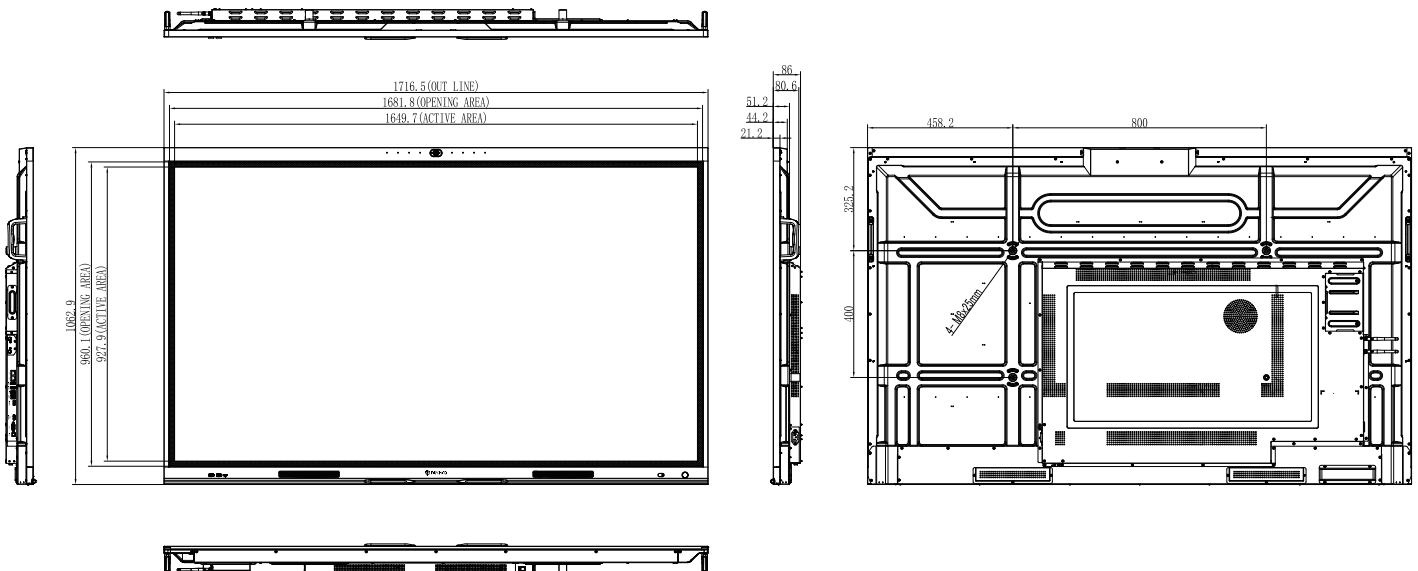

TECHNICAL DRAWING