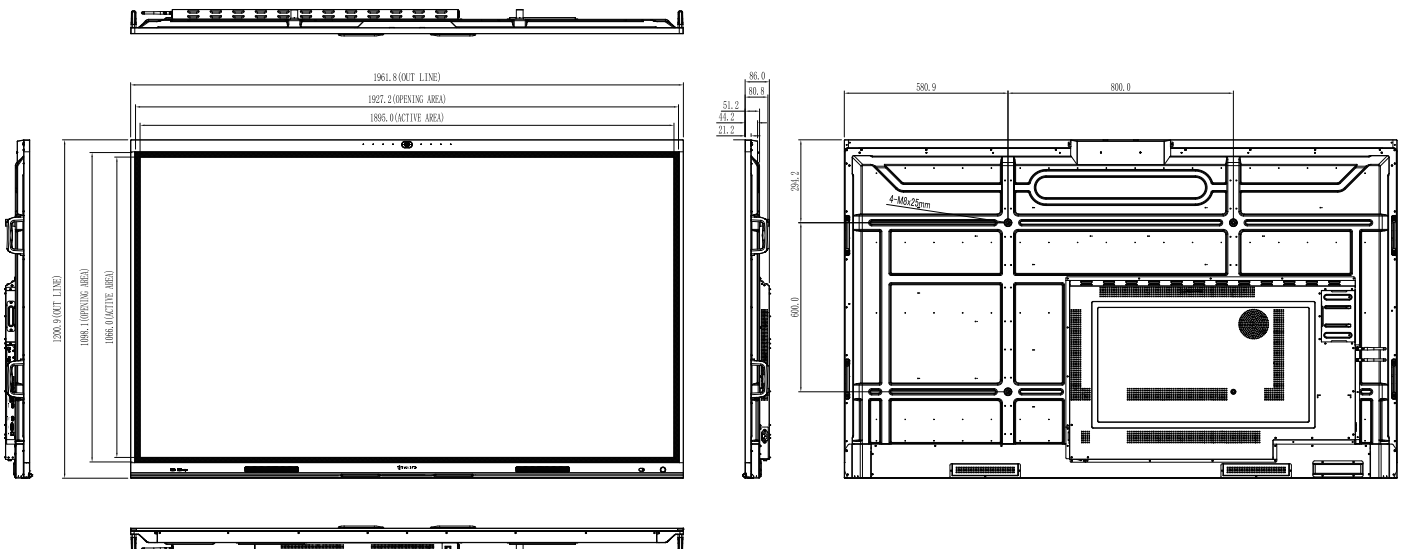

TECHNICAL DRAWING