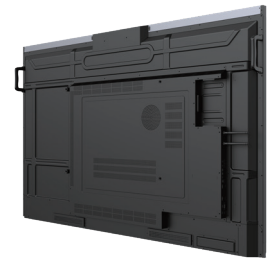

Panel	
Panel Type	LED-Backlit TFT LCD (IPS Technology)
Panel Size	64.5"
Max. Resolution	UHD 3840 x 2160
Pixel Pitch	0.372 mm
Brightness	400 cd/m²
Contrast Ratio	1200 : 1
Viewing Angle (H/V)	178°/178°
Display Colour	1.07G colors (10bits).
Response Time	5 ms
Surface Treatment	Haze 25 %, 2H, Anti-Glare
Frequency	
Frequency (H)	30 kHz-135 kHz
Frequency (V)	30 Hz-76 Hz
Signal Input	
HDMI	2.1 x 1
Signal Output	
HDMI	2.1 x 1
External Control	
RS232 In	9-Pin D-Sub
LAN	RJ45 x 2
Embedded Player	
OS	Android 13.0
CPU	Cortex A76+A55
Memory	8G
Storage	128G
Other Connectivity	
USB	USB 3.0 x 5 (Media Playback), Type-C (PD:60W)
OPS Slot	Yes
Audio	
Audio Out	S/PDIF
Internal Speakers	15W x 2
Touch Screen	
Technology	Infrared Touch Frame
Positional Accuracy	±1 mm
Panel Interface	USB (Type-B)
Single Touch Plug & Play	Windows 2000/XP/Vista/CE 6.0 macOS
Multi-touch Plug & Play	40 point touch for Windows 7/8/10/11
Multi-touch Support by Driver	20 points for Android/Linux (kernel 3.5 above), Chrome 39 or above
Multi-touch Support by Driver	20 point touch for macOS (supported by UPDD driver)
Integrated Camera	
Camera Resolution	8M
Camera Pixel	3840*2160(30fps)
Microphone	8-Array
Power	
Power Supply	Internal
Power Requirements	AC100~240, 50 Hz~60 Hz
On Mode	185W (On)
Standby Mode	< 0.5W
Off Mode	0W
Glass	
Thickness	3.2 mm
Gloss	≤ 0.3um
Haze	3%~8%
MOHS Hardness	5
Pencil Hardness	8H
IK Rating	IK08
Operating Conditions	
Temperature	0°C-40°C (32°F-104°F)
Humidity	20%-80% (non-condensing)
Storage Conditions	
Temperature	-20°C-60°C (-4°F-140°F)
Humidity	10%-80% (non-condensing)
Mounting	
VESA FPMPMI	Yes (600 x 400 mm)
Dimensions	
Product with Bracket (W x H x D)	1482.1 x 929.9 x 117.5 mm (58.4" x 36.6" x 4.6")
Product w/o Bracket (W x H x D)	1482.1 x 929.9 x 86.0 mm (58.4" x 36.6" x 3.4")
Packaging (W x H x D)	1600.0 x 220.0 x 1045.0 mm (63.0" x 8.7" x 41.1")
Weight	
Product w/o Bracket	40.5 kg (89.3 lb)
Product with Bracket	43.3 kg (95.5 lb)
Packaging	49.5 kg (109.1 lb)
Regulation Approval	
Certifications & Compliance	CE, LVD, RoHS, WEEE, REACH, EAC
Accessories	
Supplied	Power Cord, HDMI Cable, USB Cable, Remote Control, Batteries, Quick Start Guide, Active Pen, Stylus, Wall Mount, Wi-Fi / Bluetooth Module
Optional Accessories	
Ceiling Mount (Landscape only)	CMP-01+LMK-01
Wall Mount (Landscape only)	LMK-01, LMK-03, LMA-02
Floor Mount (Landscape only)	FMC-06, FMC-07

All specifications are subject to change without prior notice.
Copyright © 2024 AG Neovo. All rights reserved.
The name AG Neovo is a trademark of AIC.
All other trademarks are the property of their respective owners.
P/C: IF6540 Version 1.0, 20241231