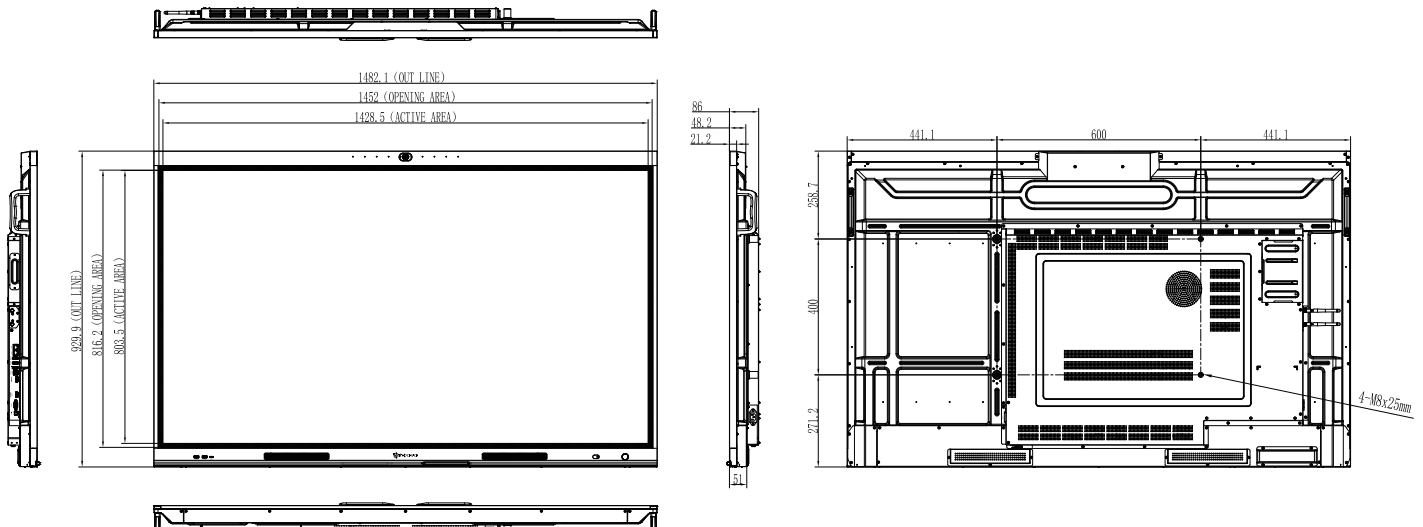

TECHNICAL DRAWING