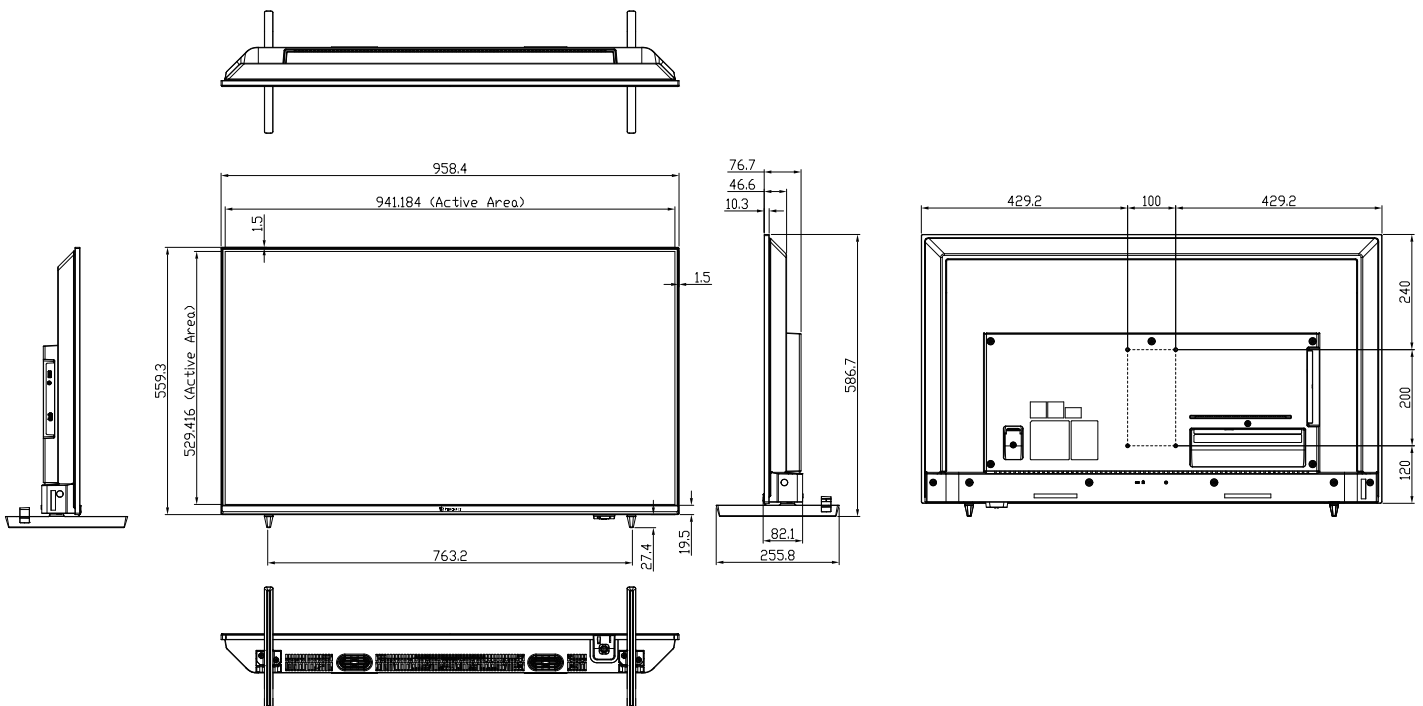

TECHNICAL DRAWING

SPECIFICATIONS

Panel

Panel Type	LED-Backlit TFT LCD (IPS Technology)
Panel Size	42.5"
Max. Resolution	UHD 3840 x 2160
Pixel Pitch	0.245 mm
Brightness	350 cd/m ²
Contrast Ratio	1200:1
Viewing Angle (H/V)	178°/178°
Display Colour	1.07G
Response Time	5 ms
Surface Treatment	Anti-Glare Treatment (Haze 1%), 3H Hard Coating

Dimensions

Product w/o Base (W x H x D)	958.4 x 568.5 x 76.7 mm (37.7" x 22.4" x 3.0")
Product with Base (W x H x D)	958.4 x 586.7 x 255.8 mm (37.7" x 23.1" x 10.1")
Packaging (W x H x D)	1070 x 650 x 140 mm (42.1" x 25.6" x 5.5")